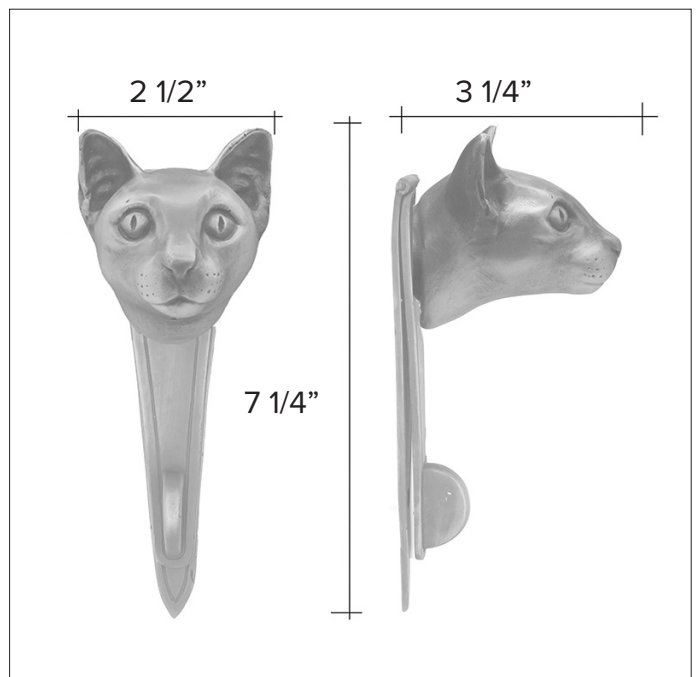

www.martinpierce.com

info@martinpierce.com

Tel: 323 939 5929

Cat knobs

Siamese Cat

Door Knocker

Siamese Cat Door Knocker KN-SM \$ 385

Finish: Patinead Oil rubbed Bronze