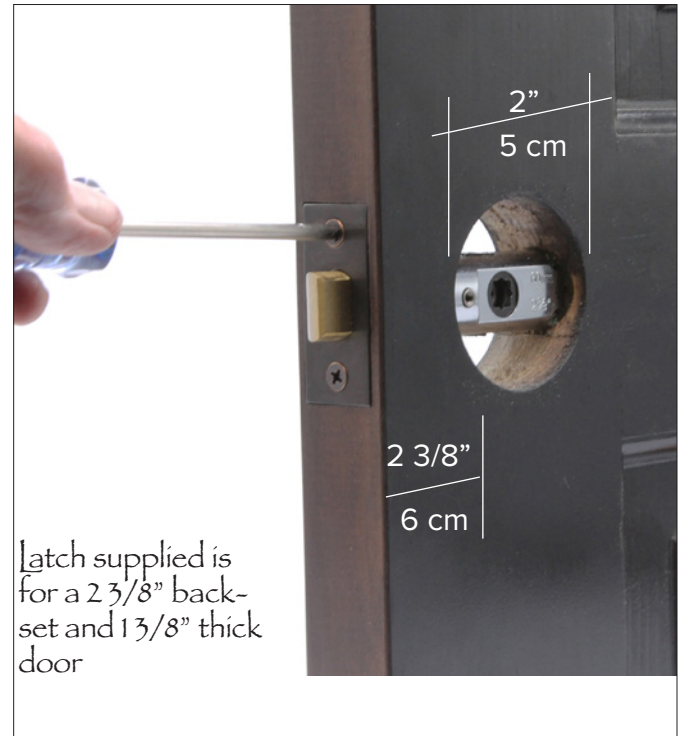

info@martinpierce.com

Tel: 323 939 5929

Cat & Dog Knobs

PLAIN KNOB FOR CAT OR DOG KNOB SET

Plain Fixed Door Knob DN-PLA \$ 400

Finish: Patinead Oil rubbed Bronze

The designs and products shown here together with the pictures thereof are the intellectual property of Martin Pierce and are protected by copyright©1994-2021

www.martinpierce.com

info@martinpierce.com

Tel: 323 939 5929

Cat & Dog Knobs

Installation Guide 1 of 2 Pages

The designs and products shown here together with the pictures thereof are the intellectual property of Martin Pierce and are protected by copyright©1994-2021