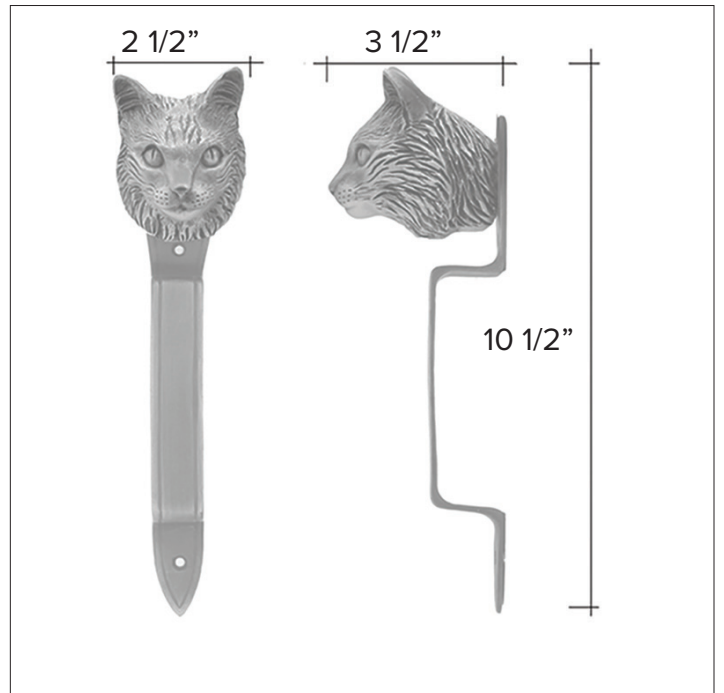

info@martinpierce.com

Tel: 323 939 5929

Cat knobs

Rag Doll Cat - Door Pull

Rag Doll Cat Door Pull PL-RD \$ 350

Finish: Patinead Oil rubbed Bronze

The designs and products shown here together with the pictures thereof are the intellectual property of Martin Pierce and are protected by copyright©1994-2021