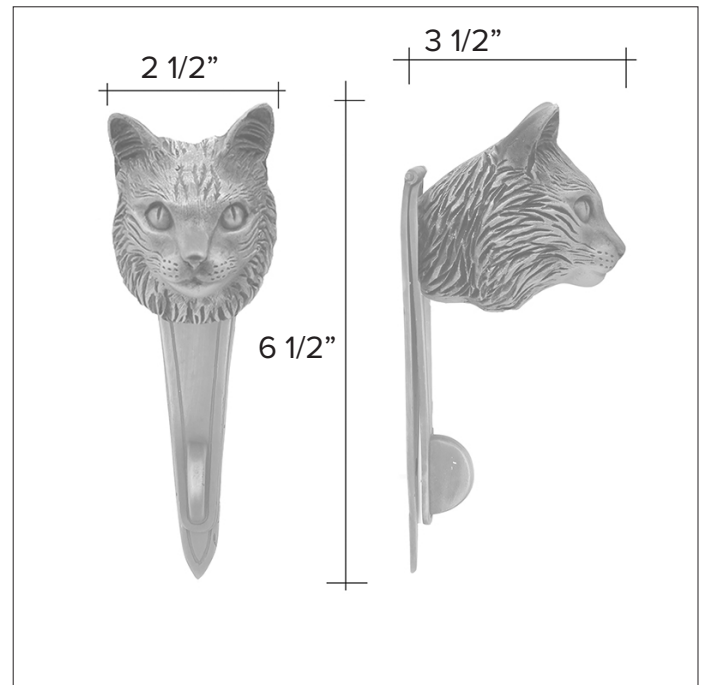

Cat knobs

Rag Doll Cat - Door Knocker

Rag Doll Door Knocker KN-RD $ 385

Finish: Patinead Oil rubbed Bronze

The designs and products shown here together with the pictures thereof are the intellectual property of Martin Pierce and are protected by copyright©1994-2021

www.martinpierce.com

info@martinpierce.com

Tel: 323 939 5929