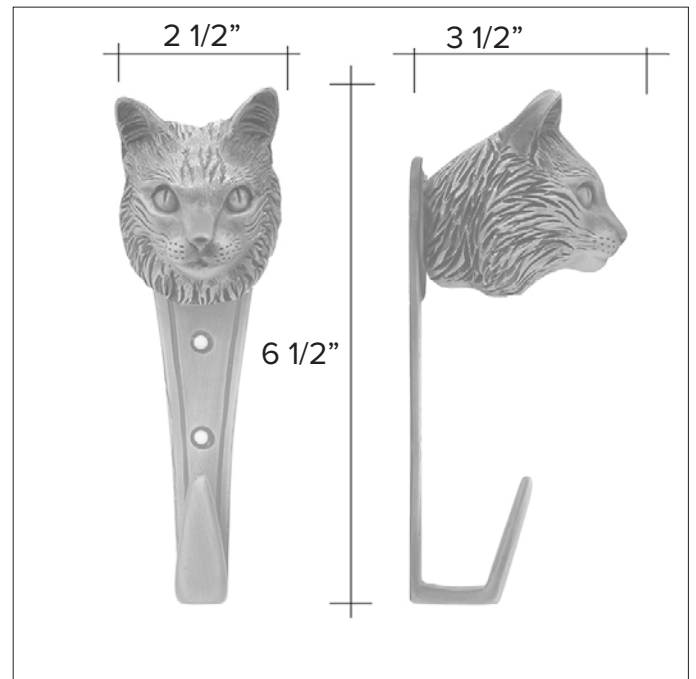

Rag Doll Cat Passage Way Set PS-RD \$ 855

The designs and products shown here together with the pictures thereof are the intellectual property of Martin Pierce and are protected by copyright©1994-2021

www.martinpierce.com

info@martinpierce.com

Tel: 323 939 5929

Cat

knobs

Rag Doll Cat

-

Leash-Coat Hook

Rag Doll Cat Hook HK-RD \$ 350