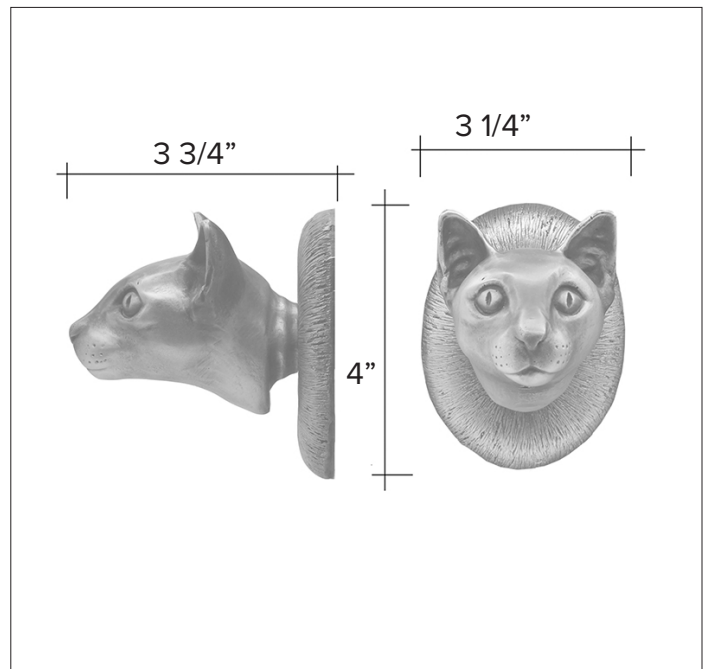

Finish: Patinead Oil rubbed Bronze