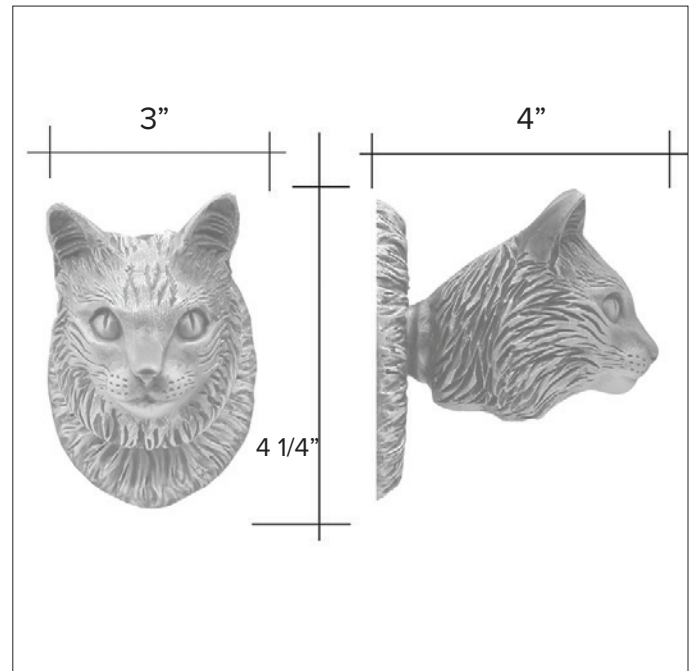

Finish: Patinead Oil rubbed Bronze

The designs and products shown here together with the pictures thereof are the intellectual property of Martin Pierce and are protected by copyright©1994-2021

www.martinpierce.com

info@martinpierce.com

Tel: 323 939 5929