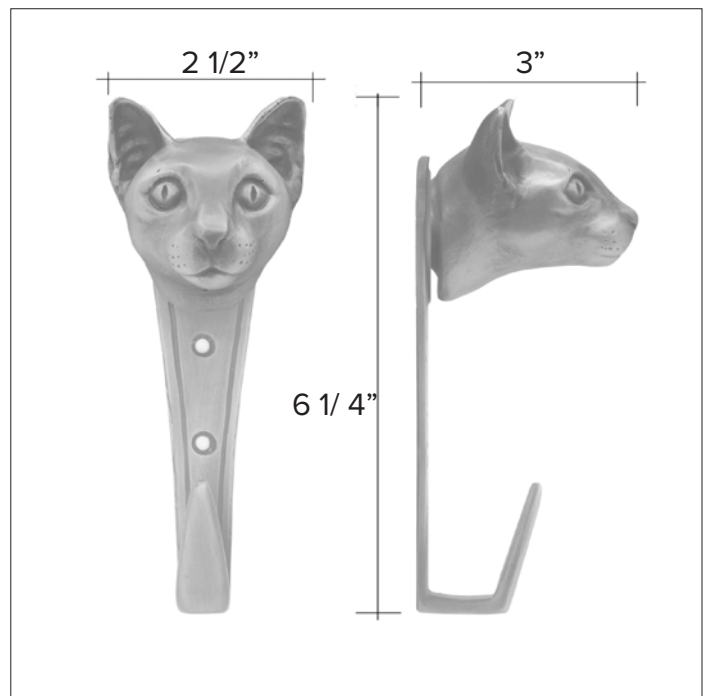

Cat knobs

Siamese Cat - Coat Hook

Siamese Cat Hook HK-SM $ 350

Finish: Patinead Oil rubbed Bronze

The designs and products shown here together with the pictures thereof are the intellectual property of Martin Pierce and are protected by copyright©1994-2021

www.martinpierce.com

info@martinpierce.com

Tel: 323 939 5929