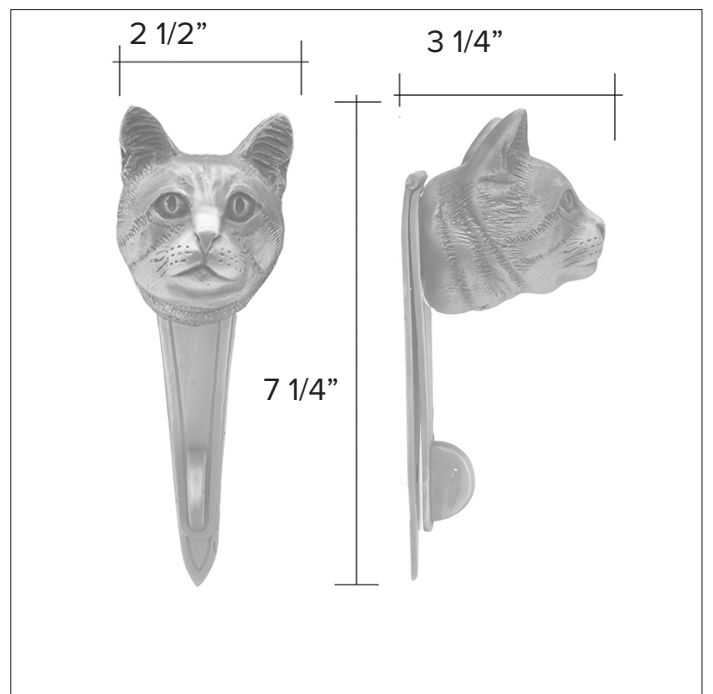

Cat knobs

Common Cat ~ Door Knocker

Common Cat Knocker KN-SC $ 385

The designs and products shown here together with the pictures thereof are the intellectual property of Martin Pierce and are protected by copyright©1994-2021

www.martinpierce.com

info@martinpierce.com

Tel: 323 939 5929