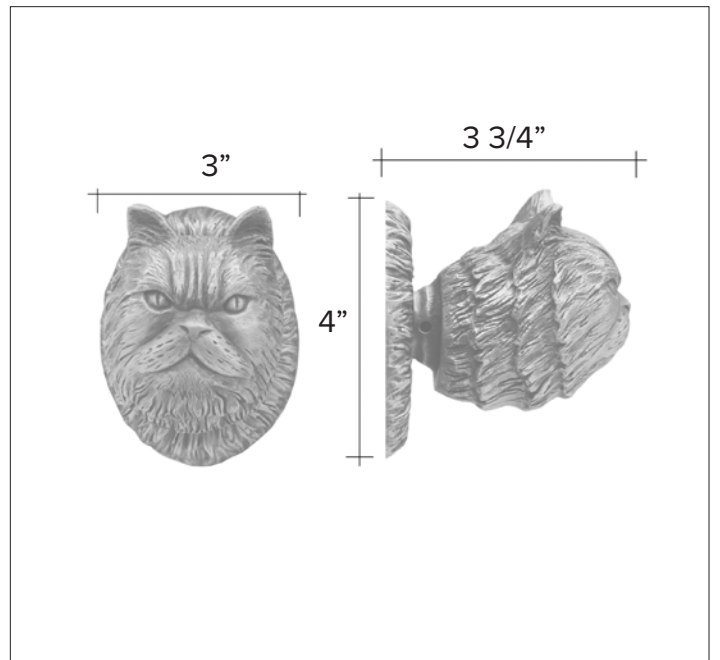

Finish: Patinead Oil rubbed Bronze

The designs and products shown here together with the pictures thereof are the intellectual property of Martin Pierce and are protected by copyright©1994-2021

www.martinpierce.com

info@martinpierce.com

Tel: 323 939 5929