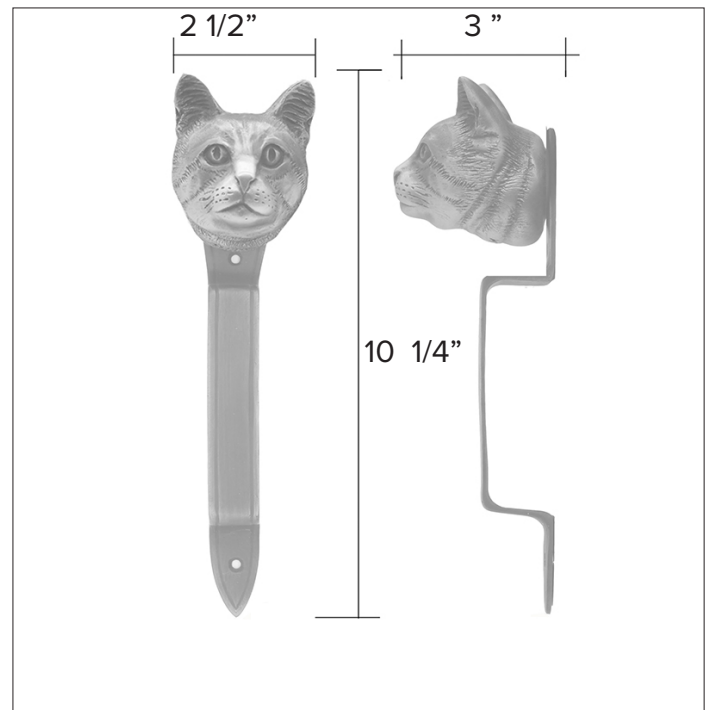

Cat knobs

Finish: Patinead Oil rubbed Bronze

Common Cat Door Pull PL-SC $ 350

The designs and products shown here together with the pictures thereof are the intellectual property of Martin Pierce and are protected by copyright© 1994-2021

www.martinpierce.com

info@martinpierce.com

Tel: 323 939 5929