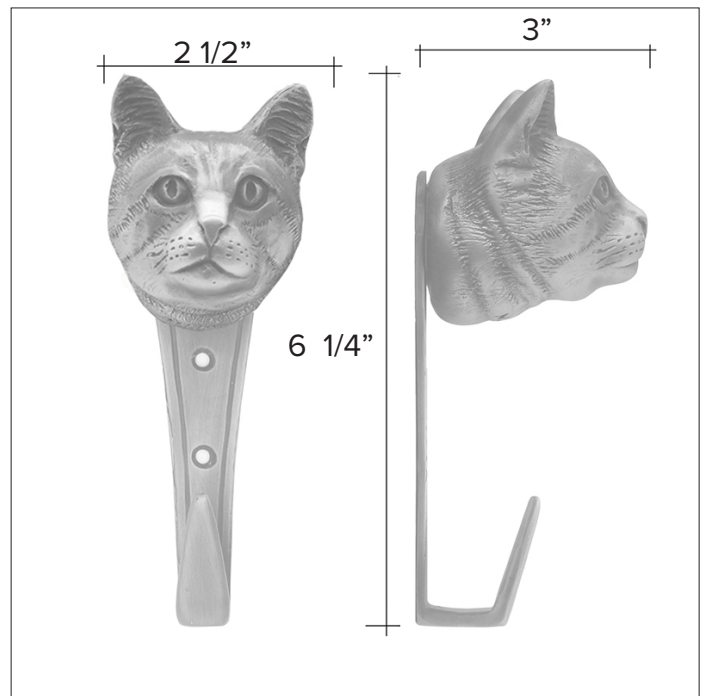

Cat knobs

Common Cat - Leash - Coat Hook

Common Cat Hook HK-SC $ 350

Finish: Patinead Oil rubbed Bronze

The designs and products shown here together with the pictures thereof are the intellectual property of Martin Pierce and are protected by copyright©1994-2021

www.martinpierce.com

info@martinpierce.com

Tel: 323 939 5929