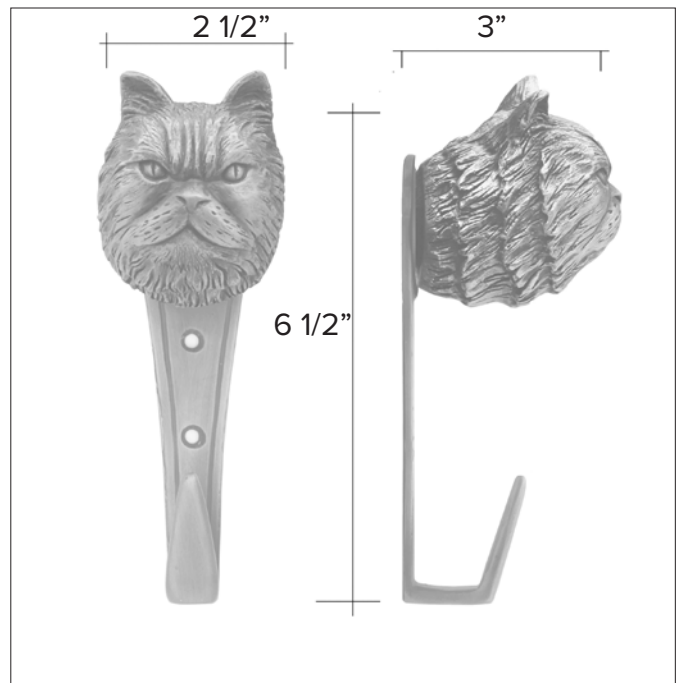

Cat knobs

Persian Cat

-

Leash - Coat Hook

Persian Cat Hook HK-PS $ 350

Finish: Patinead Oil rubbed Bronze

The designs and products shown here together with the pictures thereof are the intellectual property of Martin Pierce and are protected by copyright©1994-2021

www.martinpierce.com

info@martinpierce.com

Tel: 323 939 5929