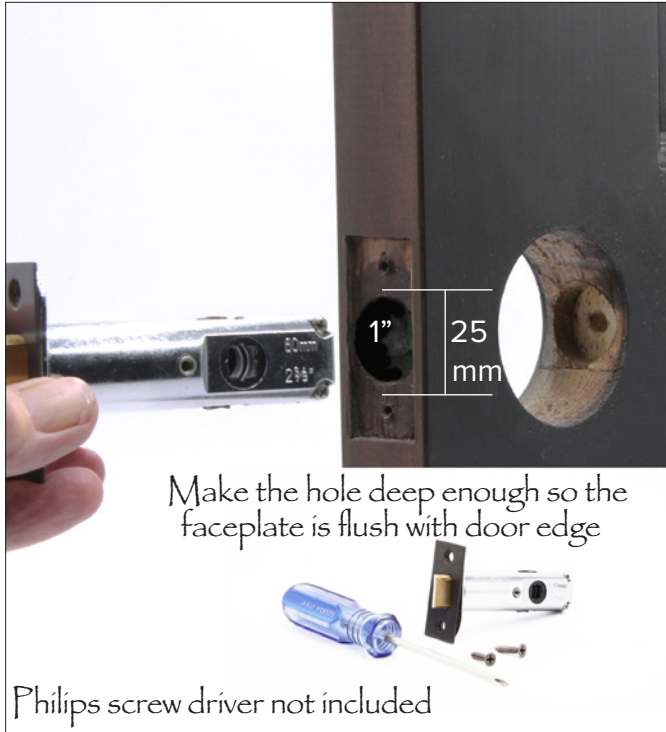

info@martinpierce.com

Tel: 323 939 5929

Cat & Dog Knobs

PLAIN KNOB FOR CAT OR DOG KNOB SET

Plain Fixed Door Knob DN-PLA \$ 400

Finish: Patinead Oil rubbed Bronze

The designs and products shown here together with the pictures thereof are the intellectual property of Martin Pierce and are protected by copyright©1994-2021

www.martinpierce.com

info@martinpierce.com

Tel: 323 939 5929

Cat & Dog Knobs

Installation Guide 1 of 2 Pages

The designs and products shown here together with the pictures thereof are the intellectual property of Martin Pierce and are protected by copyright©1994-2021