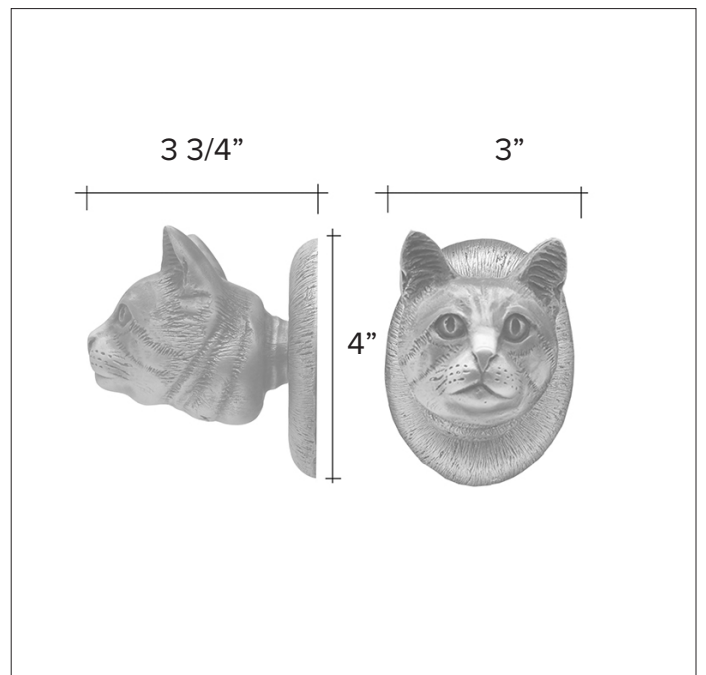

www.martinpierce.com

info@martinpierce.com

Tel: 323 939 5929

Cat knobs

Common Cat - Door Knob & Knob-Set

Common Cat Passage Door Set PS-SC \$ 855

Common Cat One Fixed Door Knob DN-SC \$ 400

Common Cat Passage Way Door Set PS-SC \$ 855