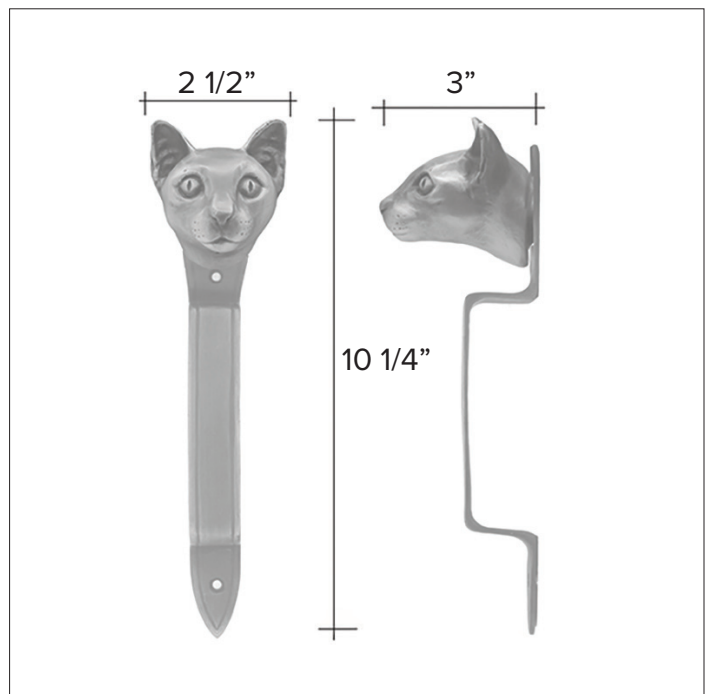

Cat knobs

Siamese Cat - Door Pull

Siamese Cat Door Pull PL-SM $ 350

Finish: Patinead Oil rubbed Bronze

The designs and products shown here together with the pictures thereof are the intellectual property of Martin Pierce and are protected by copyright©1994-2021

www.martinpierce.com

info@martinpierce.com

Tel: 323 939 5929