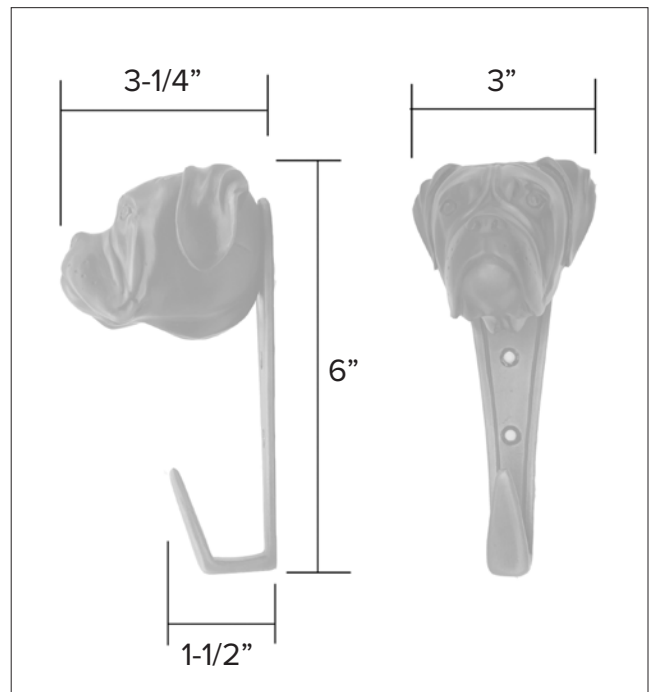

Dog knobs

Finish: Patinead Oil rubbed Bronze

The designs and products shown here together with the pictures thereof are the intellectual property of Martin Pierce and are protected by copyright©1994-2021

www.martinpierce.com

info@martinpierce.com

Tel: 323 939 5929