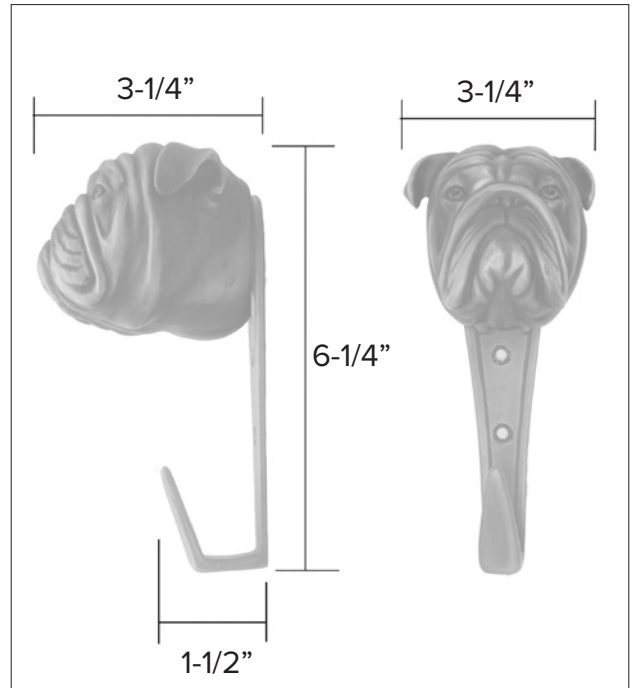

Dog knobs

English Bulldog Hook

English Bulldog Leash Hook HK-EBD \$ 350

Finish: Patinead Oil rubbed Bronze

The designs and products shown here together with the pictures thereof are the intellectual property of Martin Pierce and are protected by copyright©1994-2021