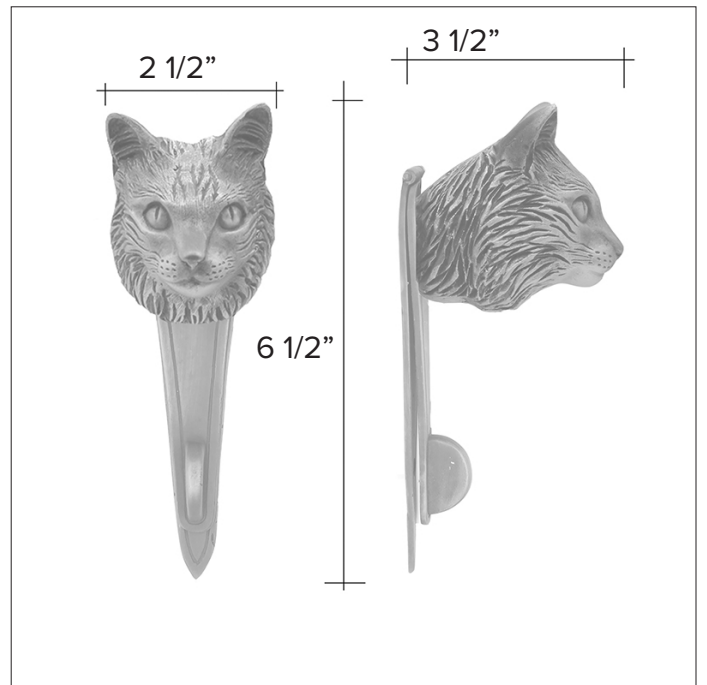

Cat knobs

Rag Doll Cat - Door Knocker

Rag Doll Door Knocker KN-RD $ 385

Finish: Patinead Oil rubbed Bronze

The designs and products shown here together with the pictures thereof are the intellectual property of Martin Pierce and are protected by copyright©1994-2021

www.martinpierce.com

info@martinpierce.com

Tel: 323 939 5929