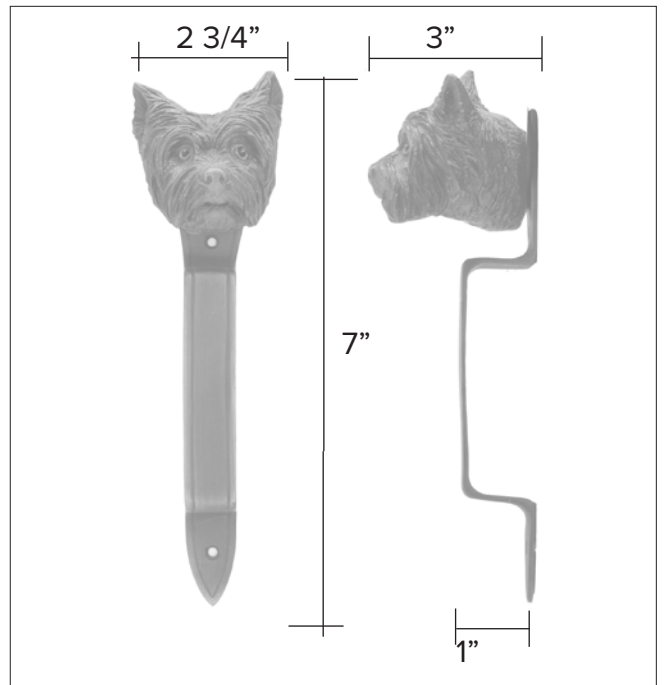

Dog knobs

Yorkshire Terrier Door Pull

Yorkshire Terrier Pull PL-YT $ 350

Finish: Patinead Oil rubbed Bronze

The designs and products shown here together with the pictures thereof are the intellectual property of Martin Pierce and are protected by copyright©1994-2021

www.martinpierce.com

info@martinpierce.com

Tel: 323 939 5929