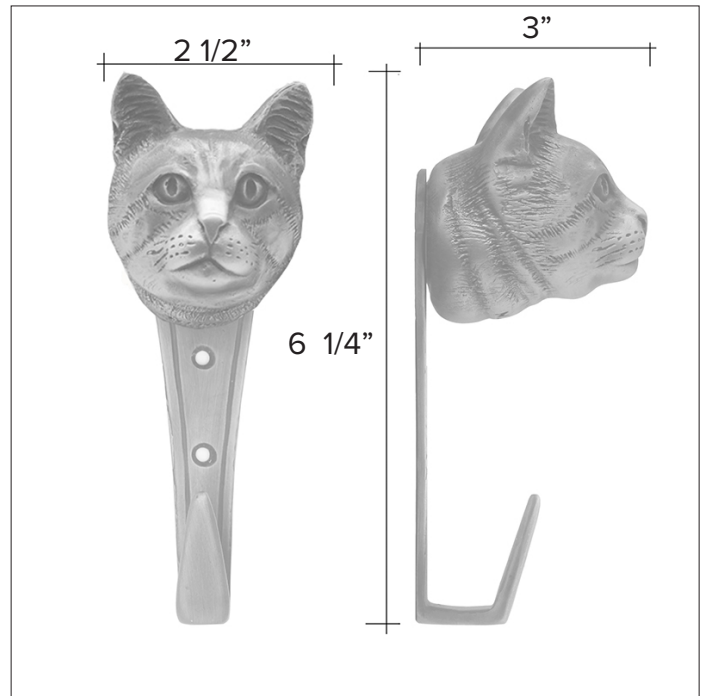

Cat knobs

Common Cat - Leash-Coat Hook

Common Cat Hook HK-SC $ 350

Finish: Patinead Oil rubbed Bronze

The designs and products shown here together with the pictures thereof are the intellectual property of Martin Pierce and are protected by copyright©1994-2021

www.martinpierce.com

info@martinpierce.com

Tel: 323 939 5929