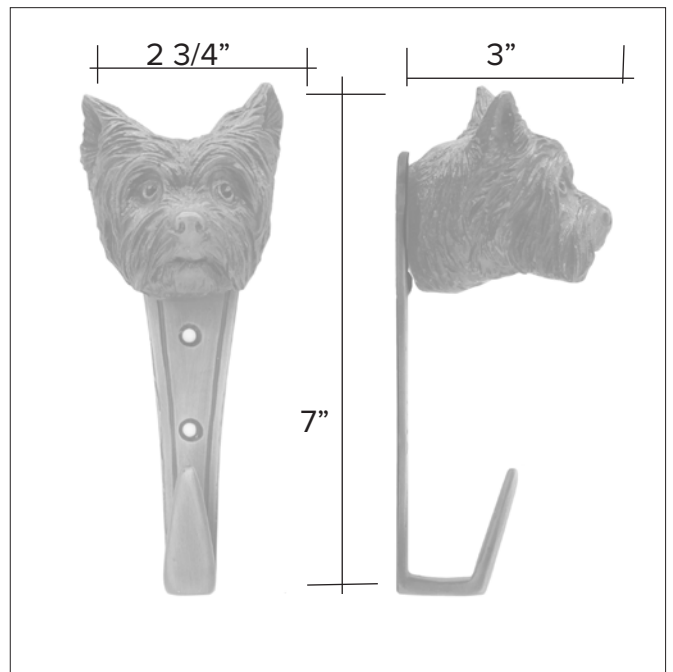

Dog knobs

Yorkshire Terrier Hook

Yorkshire Terrier Leash Hook HK-YT $ 350

Finish: Patinead Oil rubbed Bronze

The designs and products shown here together with the pictures thereof are the intellectual property of Martin Pierce and are protected by copyright©1994-2021

www.martinpierce.com

info@martinpierce.com

Tel: 323 939 5929