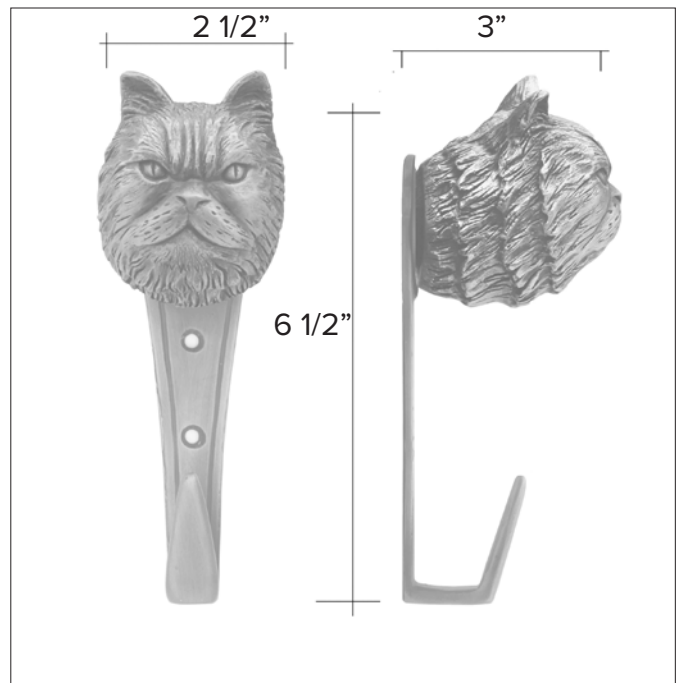

Persian Cat Passage Way Set PS-PS \$ 855

The designs and products shown here together with the pictures thereof are the intellectual property of Martin Pierce and are protected by copyright©1994-2021

www.martinpierce.com

info@martinpierce.com

Tel: 323 939 5929

Cat knobs

Persian Cat

-

Leash - Coat Hook

Persian Cat Hook HK-PS \$ 350

Finish: Patinead Oil rubbed Bronze