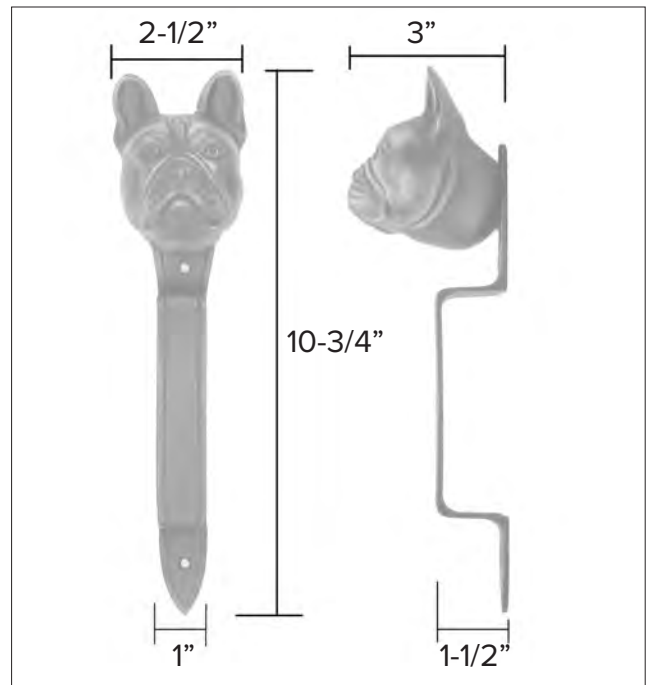

Dog knobs

French Bulldog Door Pull

Finish: Patinead Oil rubbed Bronze

The designs and products shown here together with the pictures thereof are the intellectual property of Martin Pierce and are protected by copyright©1994-2021

www.martinpierce.com

info@martinpierce.com

Tel: 323 939 5929