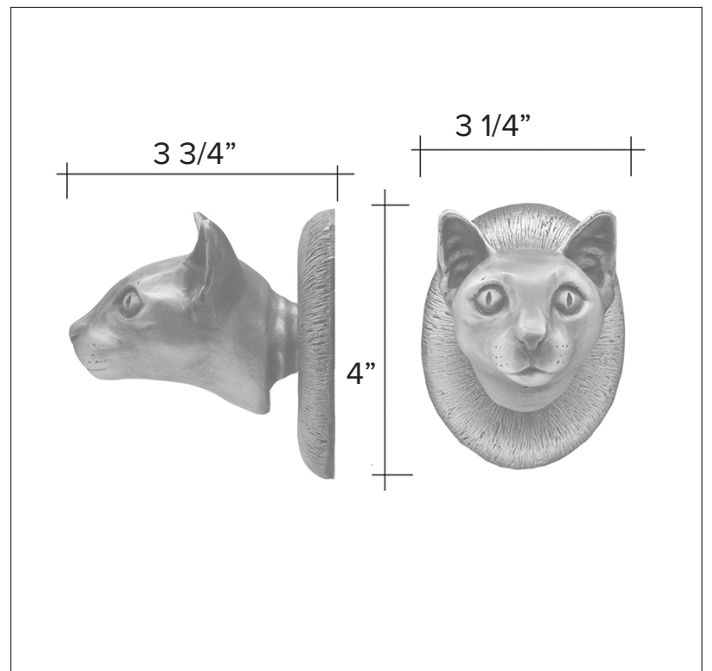

Cat knobs

Siamese Cat - Door Knob & Knob-Set

Siamese Passage Door Set PS-SM \$ 855

Siamese One Fixed Door Knob DN-SM \$ 400

Siamese Passage Way Door Set PS-RD \$ 855

Finish: Patinead Oil rubbed Bronze

The designs and products shown here together with the pictures thereof are the intellectual property of Martin Pierce and are protected by copyright©1994-2021