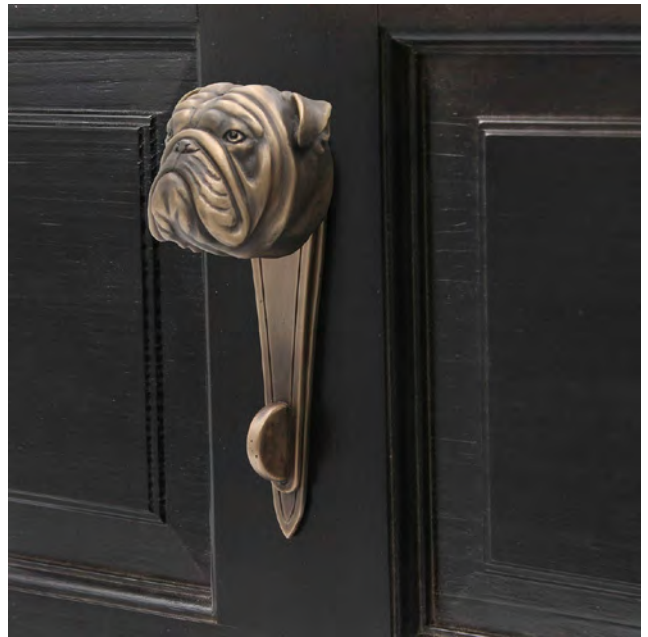

Dog knobs

English Bulldog Knocker

English Bulldog Door Knocker KN-EBD $ 385

Finish: Patinead Oil rubbed Bronze

The designs and products shown here together with the pictures thereof are the intellectual property of Martin Pierce and are protected by copyright©1994-2021

www.martinpierce.com

info@martinpierce.com

Tel: 323 939 5929