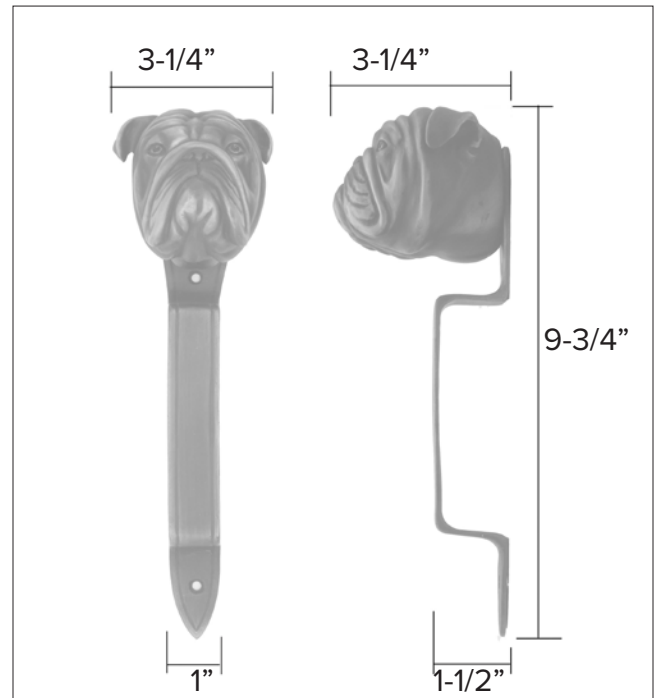

Dog knobs

English Bulldog Door Pull

Finish: Patinead Oil rubbed Bronze

The designs and products shown here together with the pictures thereof are the intellectual property of Martin Pierce and are protected by copyright©1994-2021

www.martinpierce.com

info@martinpierce.com

Tel: 323 939 5929