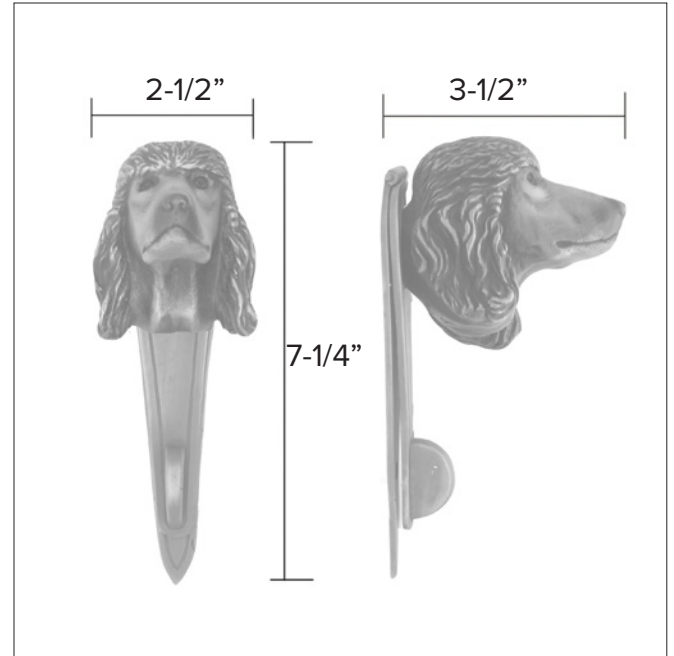

www.martinpierce.com

info@martinpierce.com

Tel: 323 939 5929

Dog knobs

Poodle Knocker

Poodle Door Knocker KN-PD \$ 385

Finish: Patinead Oil rubbed Bronze

The designs and products shown here together with the pictures thereof are the intellectual property of Martin Pierce and are protected by copyright©1994-2021