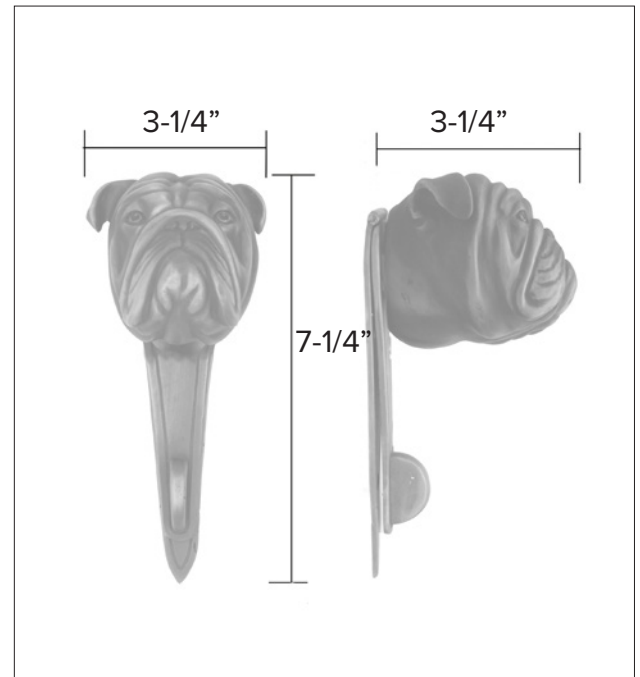

Dog knobs

English Bulldog Knocker

Finish: Patinead Oil rubbed Bronze

The designs and products shown here together with the pictures thereof are the intellectual property of Martin Pierce and are protected by copyright©1994-2021

www.martinpierce.com

info@martinpierce.com

Tel: 323 939 5929