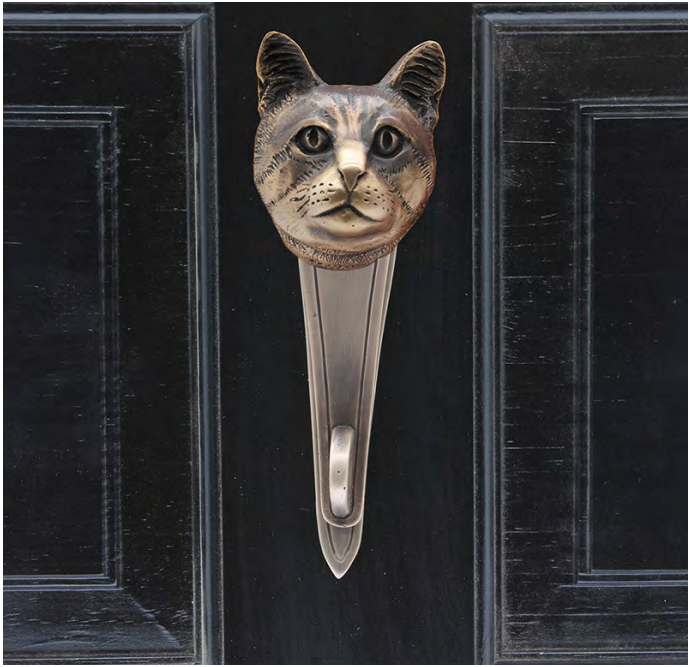

info@martinpierce.com

Tel: 323 939 5929

Cat knobs

Common Cat - Leash-Coat Hook

Common Cat Hook HK-SC \$ 350

Finish: Patinead Oil rubbed Bronze

The designs and products shown here together with the pictures thereof are the intellectual property of Martin Pierce and are protected by copyright©1994-2021

www.martinpierce.com

info@martinpierce.com

Tel: 323 939 5929

Cat knobs

Common Cat - Door Pull

Finish: Patinead Oil rubbed Bronze

Common Cat Door Pull PL-SC \$ 350

The designs and products shown here together with the pictures thereof are the intellectual property of Martin Pierce and are protected by copyright©1994-2021

www.martinpierce.com

info@martinpierce.com

Tel: 323 939 5929

Cat knobs

Common Cat ~ Door Knocker

Common Cat Knocker KN-SC \$ 385

The designs and products shown here together with the pictures thereof are the intellectual property of Martin Pierce and are protected by copyright©1994-2021