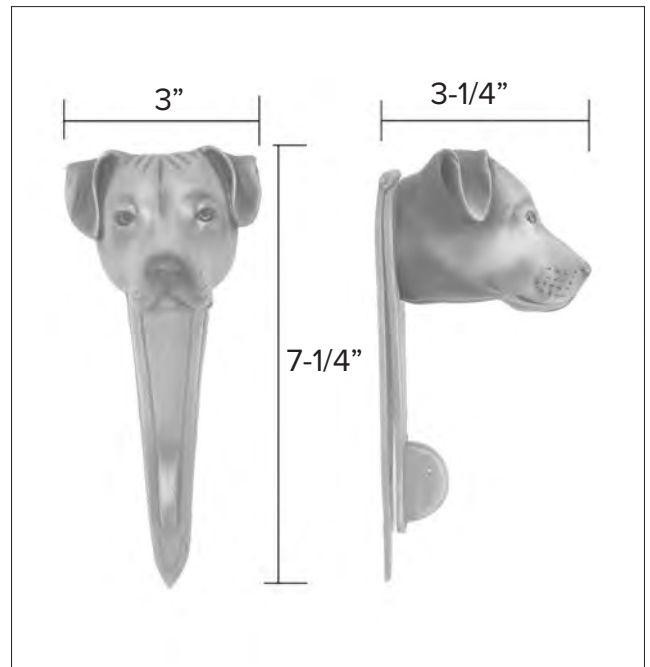

Dog knobs

Staffordshier Bull Terrier Knocker

Staffordshire Bull Terrier Door Knocker KN-ST $ 385

Finish: Patinead Oil rubbed Bronze

The designs and products shown here together with the pictures thereof are the intellectual property of Martin Pierce and are protected by copyright©1994-2021

www.martinpierce.com

info@martinpierce.com

Tel: 323 939 5929