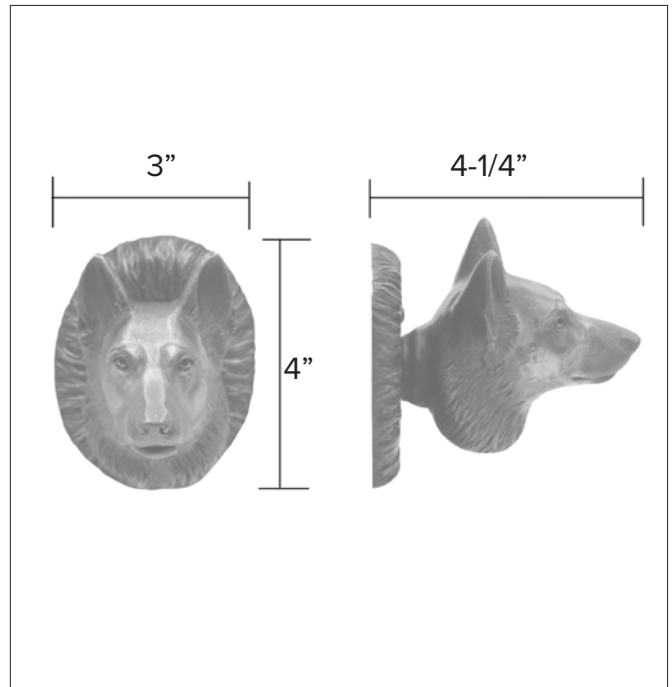

www.martinpierce.com

info@martinpierce.com

Tel: 323 939 5929

Dog knobs

German Shepherd - Passage Way Set

German Shepherd Door Set PS-GS \$ 855

One Fixed Door Knob DN-GS \$ 400

German Shepherd Door Set PS-GS \$ 855