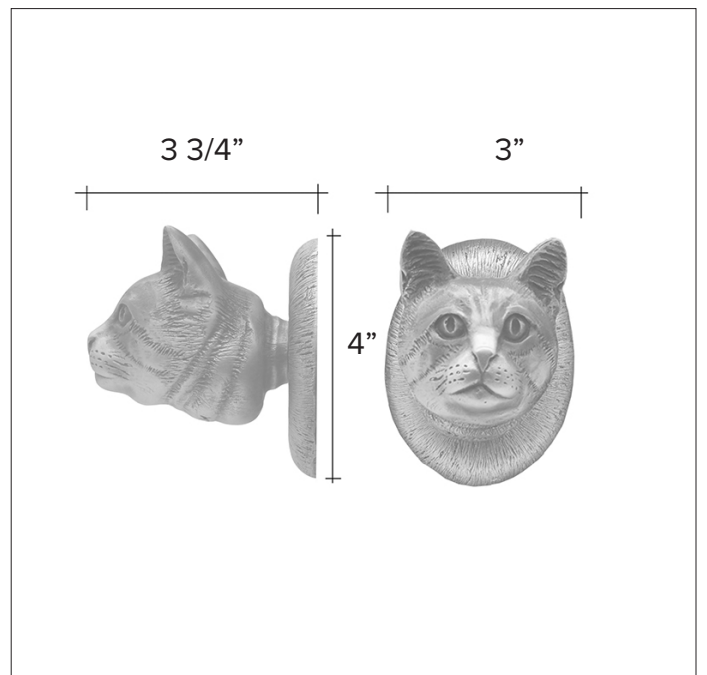

www.martinpierce.com

info@martinpierce.com

Tel: 323 939 5929

Cat knobs

Common Cat - Door Knob & Knob-Set

Common Cat Passage Door Set PS-SC \$ 855

Common Cat One Fixed Door Knob DN-SC \$ 400

Common Cat Passage Way Door Set PS-SC \$ 855