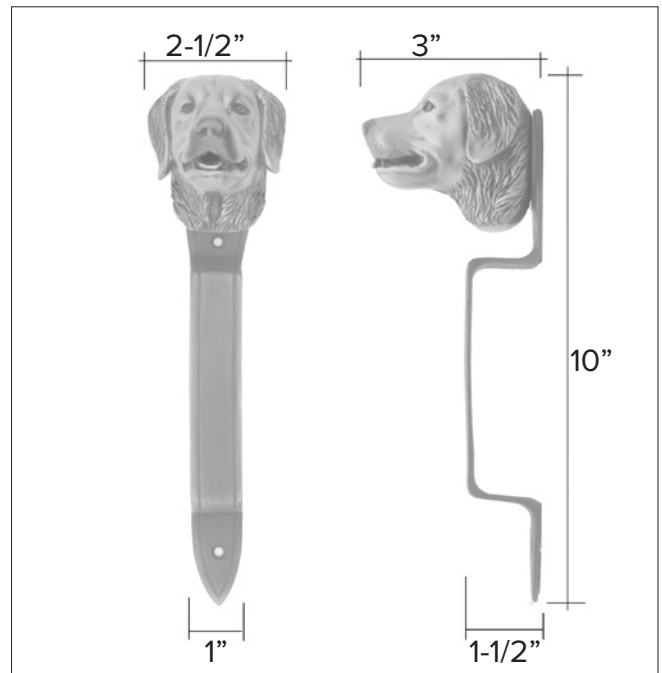

Dog knobs

Golden Retriever - Door Pull

Golden Retriever Door PL-GR $ 350

Finish: Patinead Oil rubbed Bronze

The designs and products shown here together with the pictures thereof are the intellectual property of Martin Pierce and are protected by copyright©1994-2021

www.martinpierce.com

info@martinpierce.com

Tel: 323 939 5929