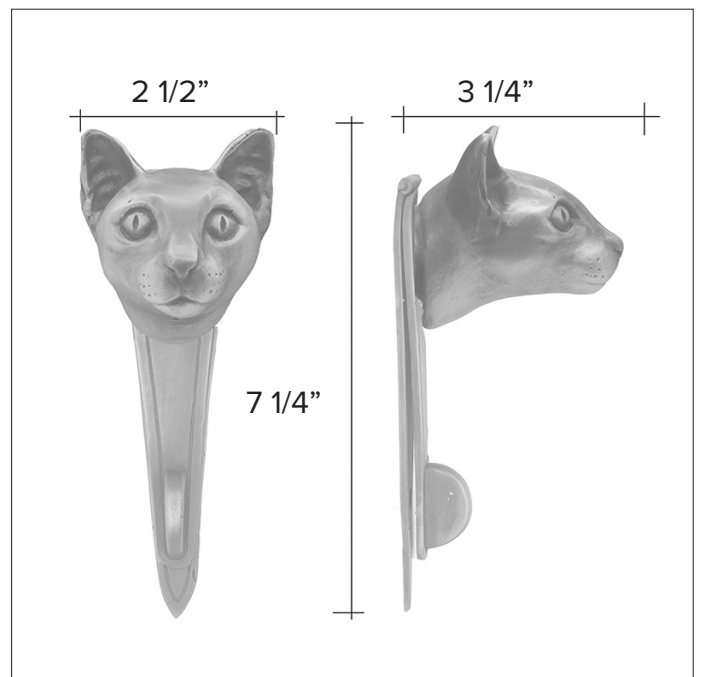

www.martinpierce.com

info@martinpierce.com

Tel: 323 939 5929

Cat knobs

Siamese Cat -

Door Knocker

Siamese Cat Door Knocker KN-SM \$ 385

Finish: Patinead Oil rubbed Bronze