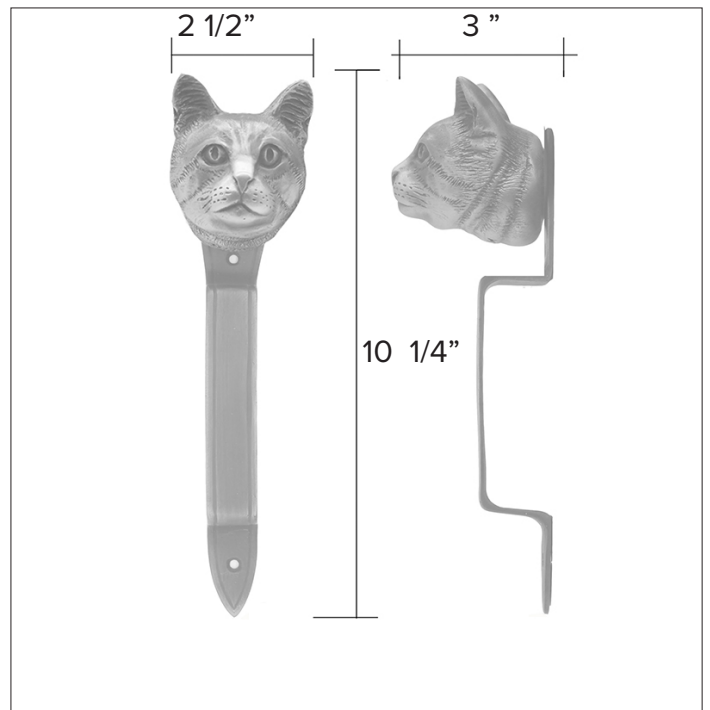

Cat knobs

Finish: Patinead Oil rubbed Bronze

The designs and products shown here together with the pictures thereof are the intellectual property of Martin Pierce and are protected by copyright©1994-2021

www.martinpierce.com

info@martinpierce.com

Tel: 323 939 5929