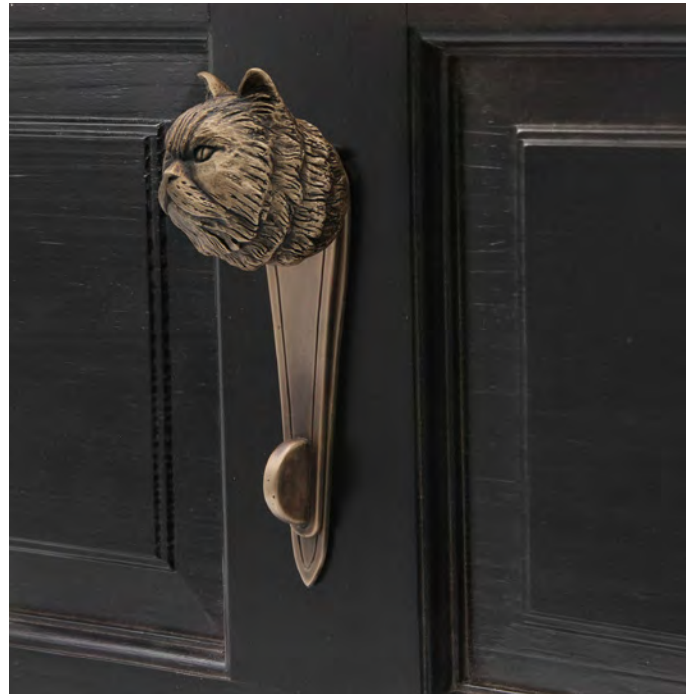

info@martinpierce.com

Tel: 323 939 5929

Cat knobs

Persian Cat

-

Leash - Coat Hook

Persian Cat Hook HK-PS \$ 350

Finish: Patinead Oil rubbed Bronze

The designs and products shown here together with the pictures thereof are the intellectual property of Martin Pierce and are protected by copyright©1994-2021

www.martinpierce.com

info@martinpierce.com

Tel: 323 939 5929

Cat knobs

Persian Cat ~ Door Knocker

Persian Cat Door Knocker DK-PS

Finish: Patinead Oil rubbed Bronze

The designs and products shown here together with the pictures thereof are the intellectual property of Martin Pierce and are protected by copyright©1994-2021