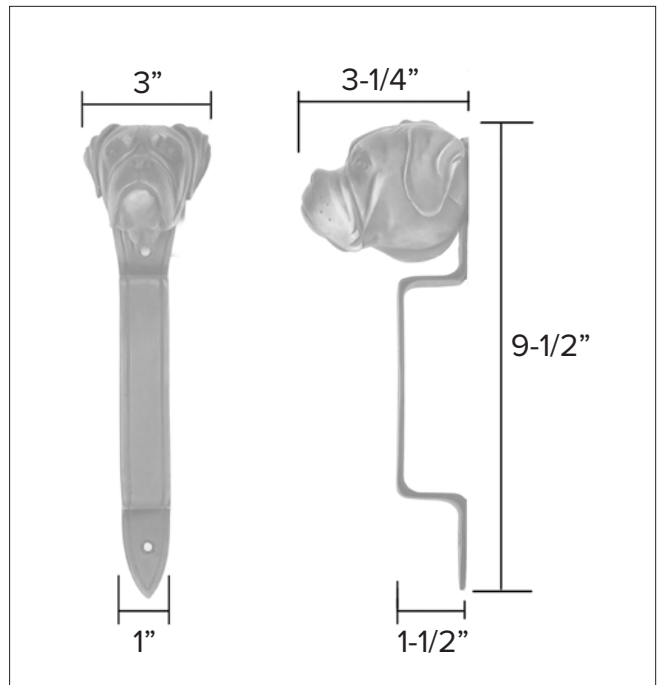

Dog knobs

Boxer Door Pull

Finish: Patinead Oil rubbed Bronze

The designs and products shown here together with the pictures thereof are the intellectual property of Martin Pierce and are protected by copyright©1994-2021

www.martinpierce.com

info@martinpierce.com

Tel: 323 939 5929