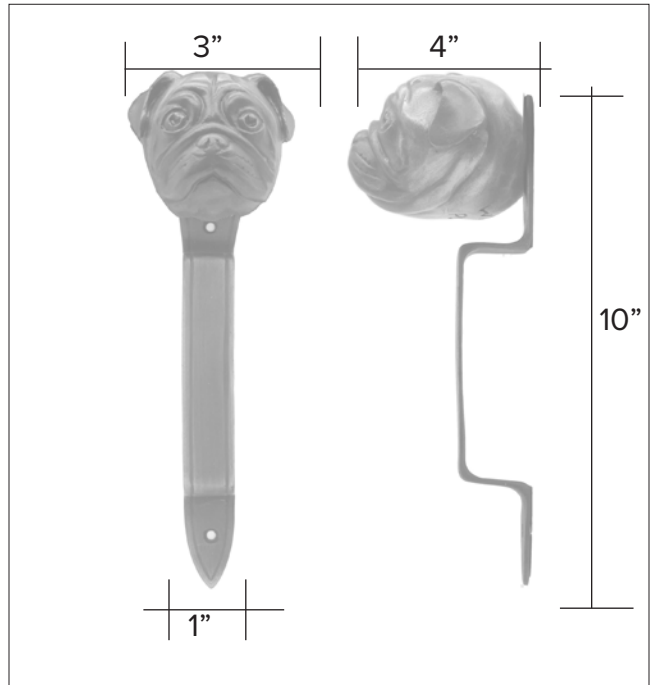

Dog knobs

Pug Door Pull

Finish: Patinead Oil rubbed Bronze

The designs and products shown here together with the pictures thereof are the intellectual property of Martin Pierce and are protected by copyright©1994-2021

www.martinpierce.com

info@martinpierce.com

Tel: 323 939 5929