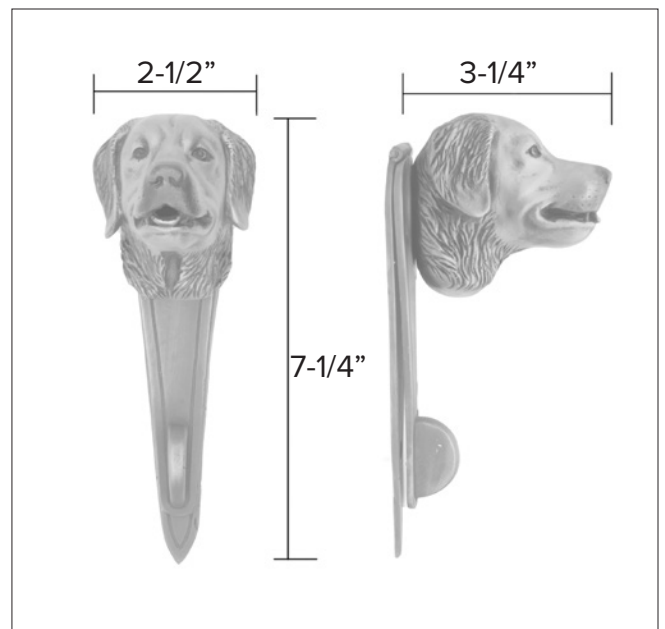

Dog knobs

Golden Retriever - Knocker

Golden Retriever Door Knocker KN-GR $ 385

Finish: Patinead Oil rubbed Bronze

The designs and products shown here together with the pictures thereof are the intellectual property of Martin Pierce and are protected by copyright©1994-2021

www.martinpierce.com

info@martinpierce.com

Tel: 323 939 5929