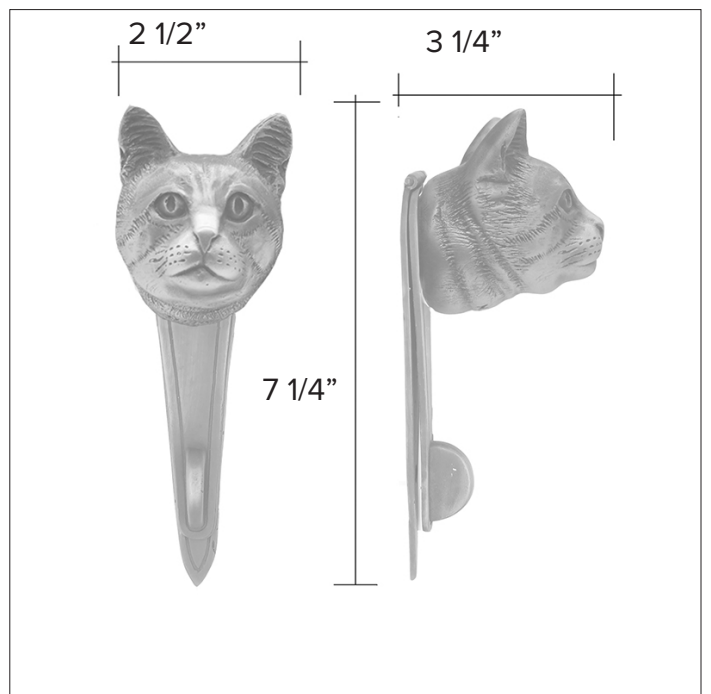

Cat knobs

Common Cat ~ Door Knocker

Common Cat Knocker KN-SC $ 385

The designs and products shown here together with the pictures thereof are the intellectual property of Martin Pierce and are protected by copyright©1994-2021

www.martinpierce.com

info@martinpierce.com

Tel: 323 939 5929