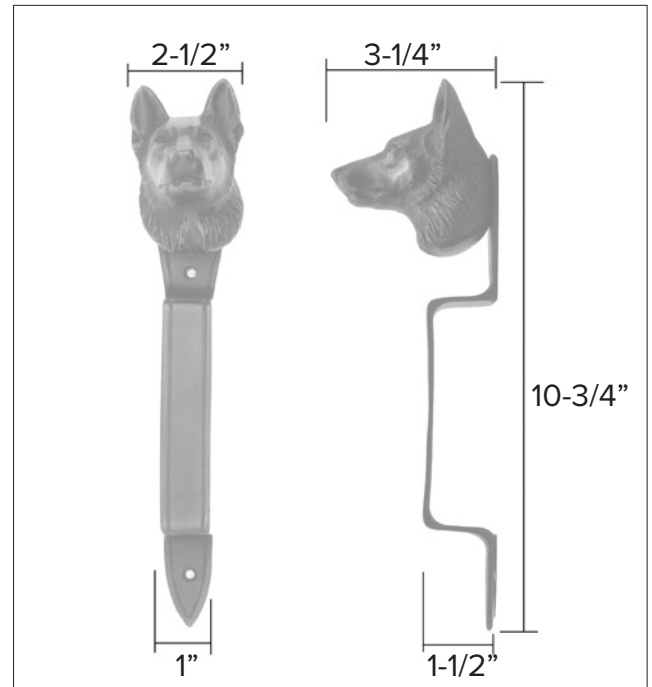

Dog knobs

German Shepherd Door Pull

Finish: Patinead Oil rubbed Bronze

The designs and products shown here together with the pictures thereof are the intellectual property of Martin Pierce and are protected by copyright©1994-2021

www.martinpierce.com

info@martinpierce.com

Tel: 323 939 5929