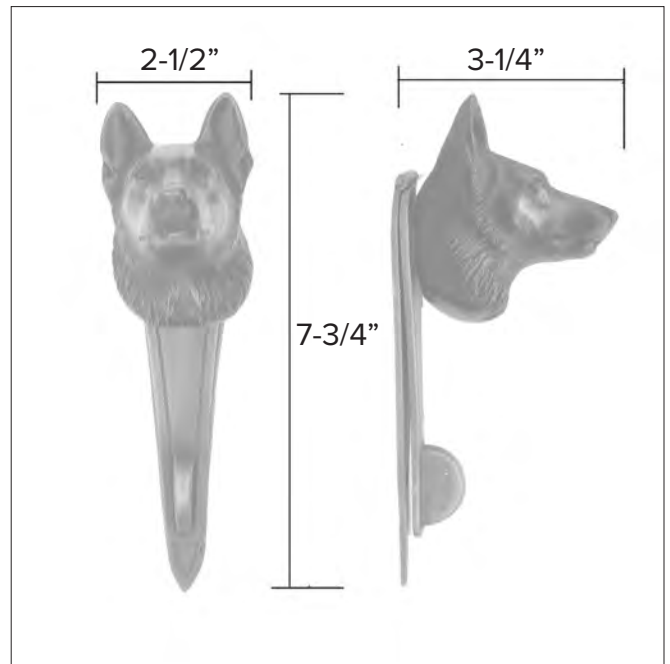

Dog knobs

German Shepherd Knocker

German Shepherd Door Knocker KN-GS $ 385

Finish: Patinead Oil rubbed Bronze

The designs and products shown here together with the pictures thereof are the intellectual property of Martin Pierce and are protected by copyright©1994-2021

www.martinpierce.com

info@martinpierce.com

Tel: 323 939 5929