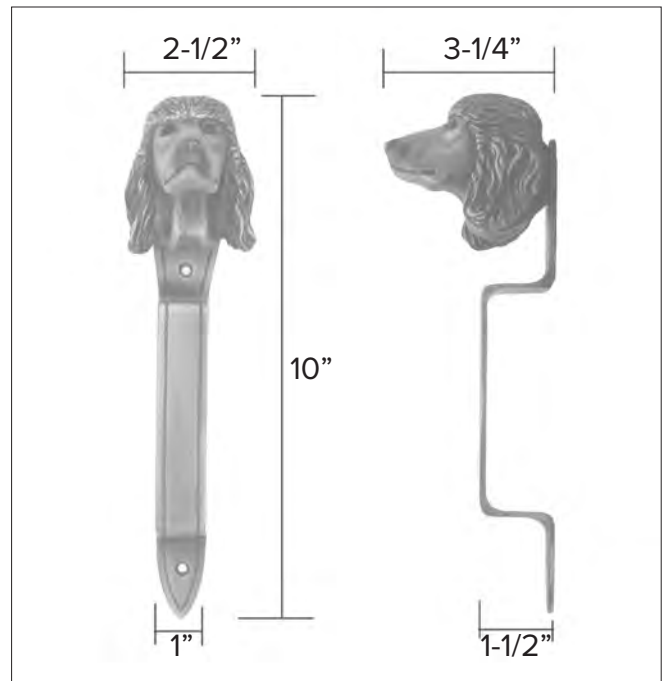

Dog knobs

Poodle Door Pull

Poodle Door Pull PL-PD $ 350

Finish: Patinead Oil rubbed Bronze

The designs and products shown here together with the pictures thereof are the intellectual property of Martin Pierce and are protected by copyright©1994-2021

www.martinpierce.com

info@martinpierce.com

Tel: 323 939 5929