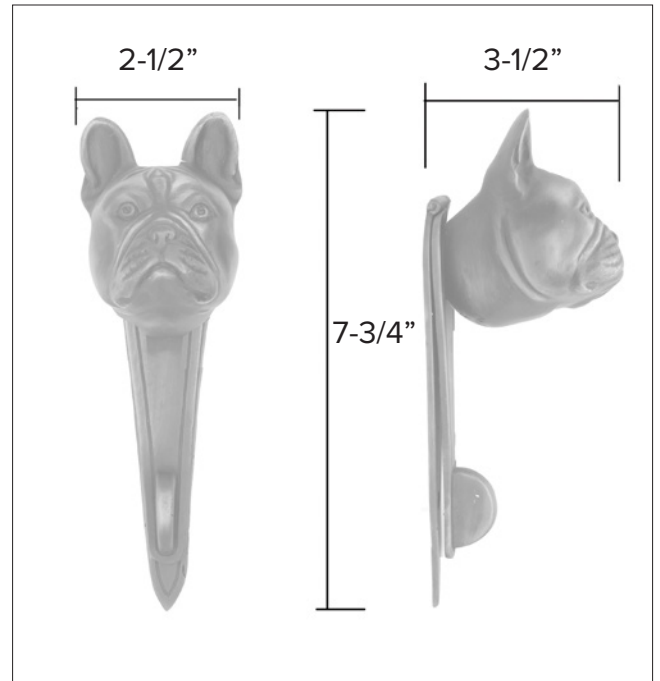

www.martinpierce.com

info@martinpierce.com

Tel: 323 939 5929

Dog knobs

French Bulldog Knocker

French Bulldog Door Knocker KN-FBD \$ 385

Finish: Patinead Oil rubbed Bronze

The designs and products shown here together with the pictures thereof are the intellectual property of Martin Pierce and are protected by copyright©1994-2021