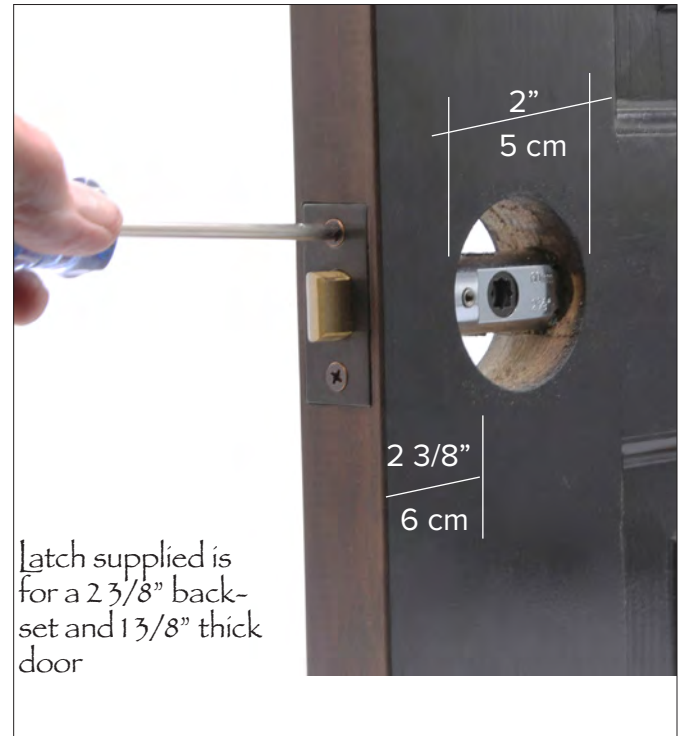

info@martinpierce.com

Tel: 323 939 5929

Cat & Dog Knobs

PLAIN KNOB FOR CAT OR DOG KNOB SET

Plain Fixed Door Knob DN-PLA \$ 400

Finish: Patinead Oil rubbed Bronze

The designs and products shown here together with the pictures thereof are the intellectual property of Martin Pierce and are protected by copyright©1994-2021

www.martinpierce.com

info@martinpierce.com

Tel: 323 939 5929

Cat & Dog Knobs

Installation Guide 1 of 2 Pages

The designs and products shown here together with the pictures thereof are the intellectual property of Martin Pierce and are protected by copyright©1994-2021