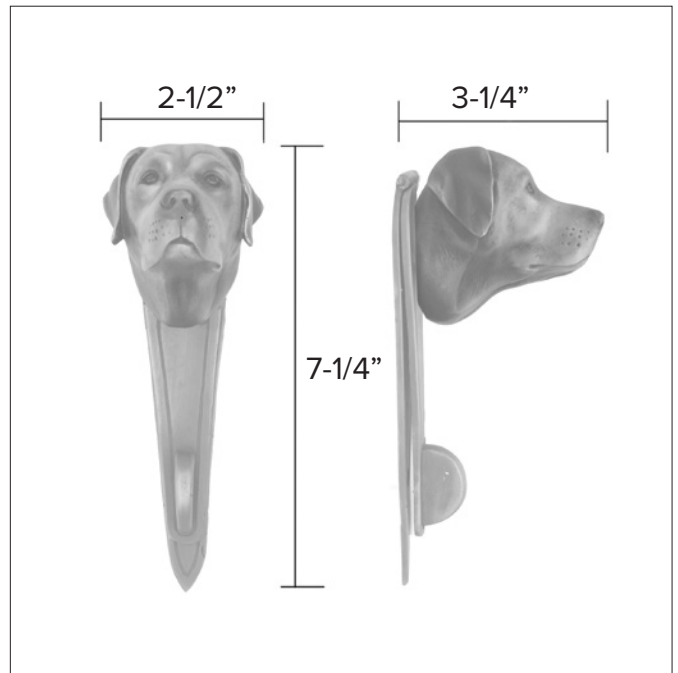

Dog knobs

Labrador Knocker

Labrador Door Knocker KN-LAB $ 385

Finish: Patinead Oil rubbed Bronze

The designs and products shown here together with the pictures thereof are the intellectual property of Martin Pierce and are protected by copyright©1994-2021

www.martinpierce.com

info@martinpierce.com

Tel: 323 939 5929