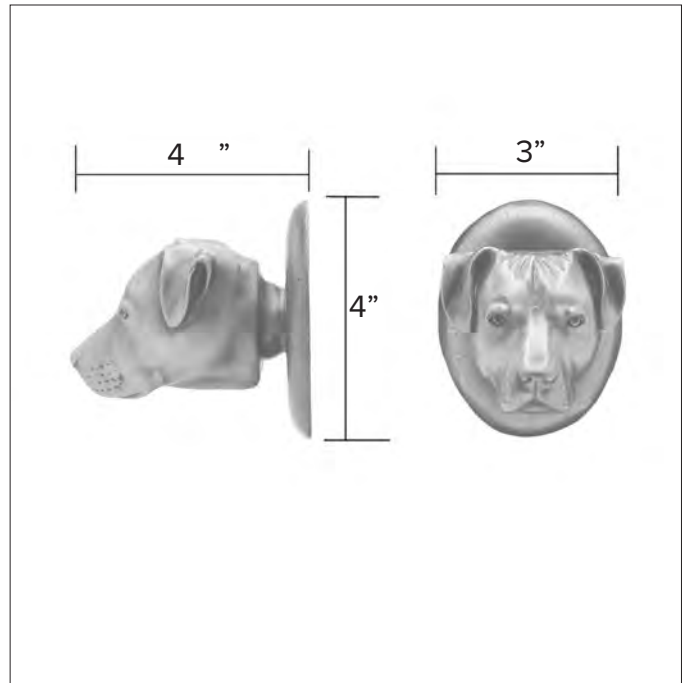

www.martinpierce.com

info@martinpierce.com

Tel: 323 939 5929

Dog knobs

Staffordshier Bull Terrier Passage Way Set

Staffordshire Bull Terrier Door Set PS-ST \$ 855

One Fixed Knob KN-ST \$ 400

Staffordshire Bull Terrier Passage Way Set PS-ST \$ 855 Finish: Patinead Oil rubbed Bronze