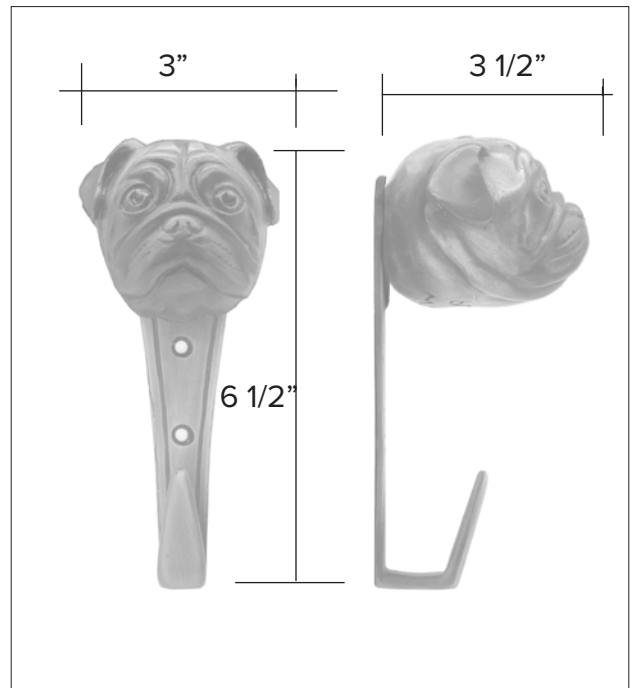

The designs and products shown here together with the pictures thereof are the intellectual property of Martin Pierce and are protected by copyright©1994-2021

www.martinpierce.com

info@martinpierce.com

Tel: 323 939 5929

Dog knobs

Pug Hook

Pug Leash Hook HK-PUG \$ 350

Finish: Patinead Oil rubbed Bronze

The designs and products shown here together with the pictures thereof are the intellectual property of Martin Pierce and are protected by copyright © 1994-2021