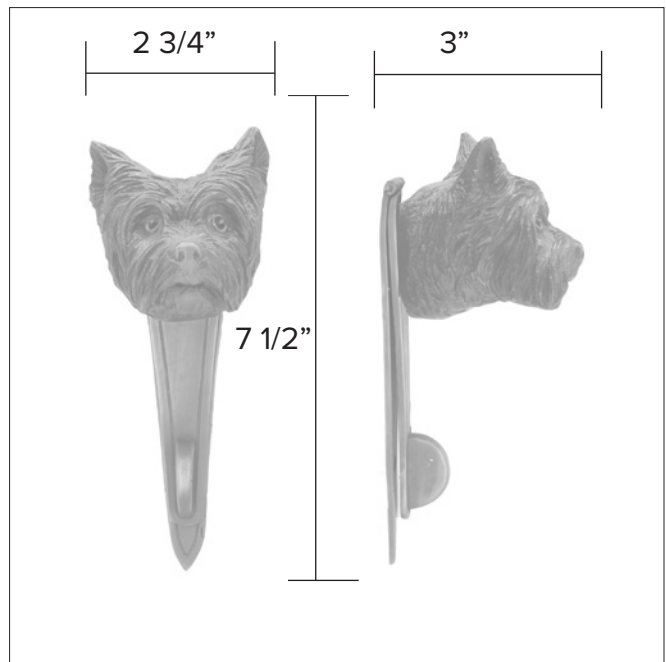

Dog knobs

Yorkshire Terrier Door Knocker KN-YT $ 385

Finish: Patinead Oil rubbed Bronze

The designs and products shown here together with the pictures thereof are the intellectual property of Martin Pierce and are protected by copyright©1994-2021

www.martinpierce.com

info@martinpierce.com

Tel: 323 939 5929