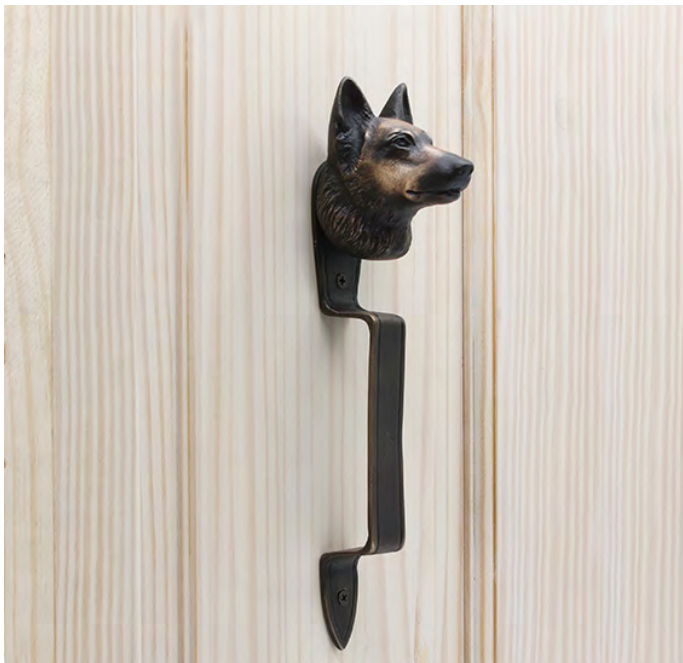

info@martinpierce.com

Tel: 323 939 5929

Dog knobs

German Shepherd Products

German Shepherd Hook

German Shepherd Knocker

German Shepherd Door Pull

German Shepherd Passage Way Set