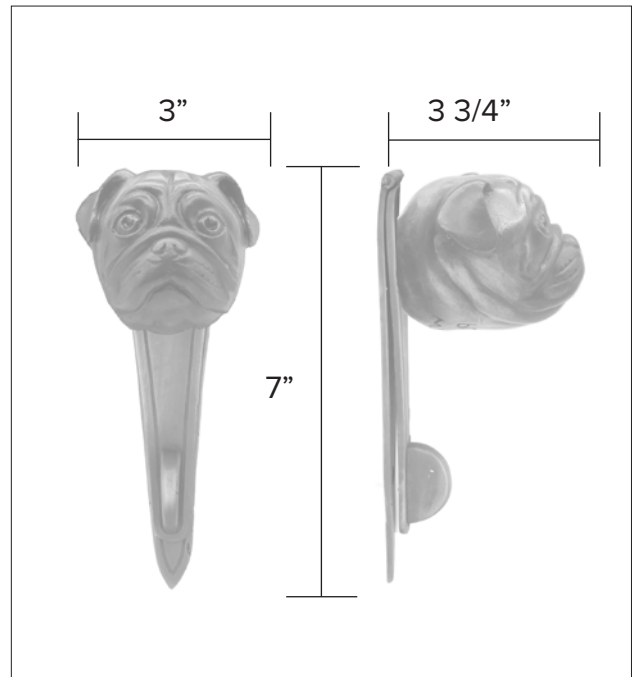

Dog knobs

Finish: Patinead Oil rubbed Bronze

The designs and products shown here together with the pictures thereof are the intellectual property of Martin Pierce and are protected by copyright©1994-2021

www.martinpierce.com

info@martinpierce.com

Tel: 323 939 5929