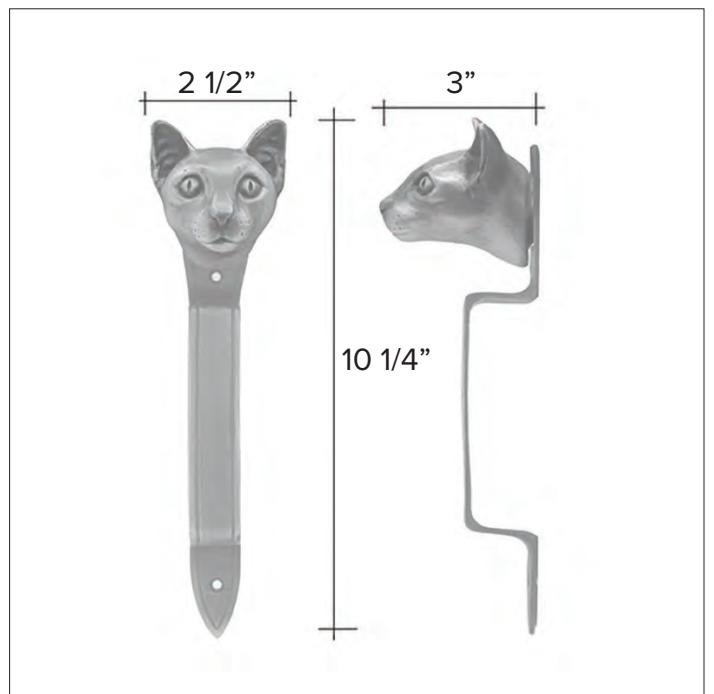

Cat knobs

Siamese Cat - Door Pull

Siamese Cat Door Pull PL-SM $ 350

Finish: Patinead Oil rubbed Bronze

The designs and products shown here together with the pictures thereof are the intellectual property of Martin Pierce and are protected by copyright©1994-2021

www.martinpierce.com

info@martinpierce.com

Tel: 323 939 5929