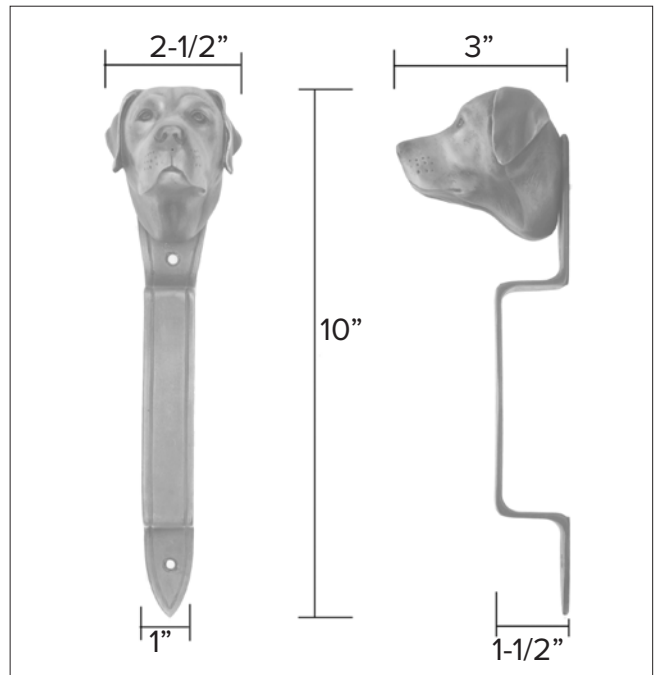

Dog knobs

Labrador Door Pull

Labrador Door Pull PL-LAB $ 350

Finish: Patinead Oil rubbed Bronze

The designs and products shown here together with the pictures thereof are the intellectual property of Martin Pierce and are protected by copyright©1994-2021

www.martinpierce.com

info@martinpierce.com

Tel: 323 939 5929