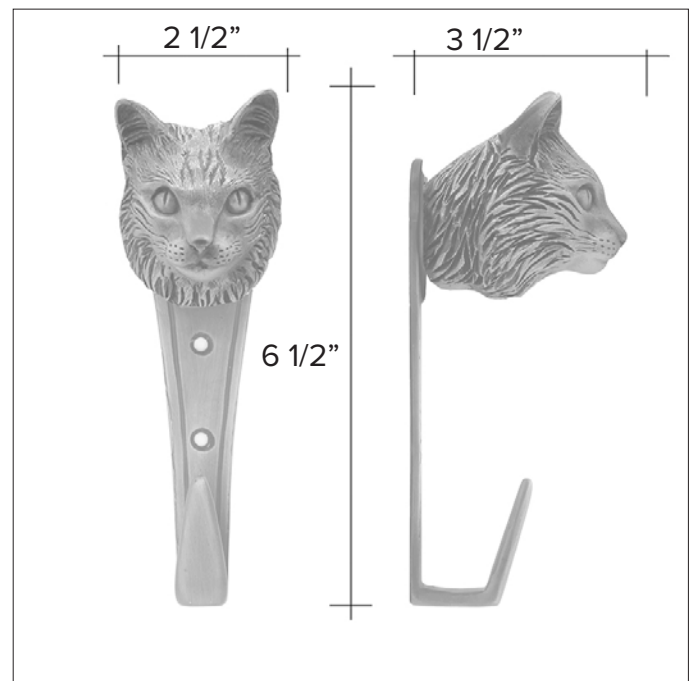

Rag Doll Cat Passage Way Set PS-RD \$ 855

The designs and products shown here together with the pictures thereof are the intellectual property of Martin Pierce and are protected by copyright©1994-2021

www.martinpierce.com

info@martinpierce.com

Tel: 323 939 5929

Cat

knobs

Rag Doll Cat

Leash-Coat Hook

Rag Doll Cat Hook HK-RD \$ 350

Finish: Patinead Oil rubbed Bronze

The designs and products shown here together with the pictures thereof are the intellectual property of Martin Pierce and are protected by copyright©1994-2021

www.martinpierce.com

info@martinpierce.com

Tel: 323 939 5929