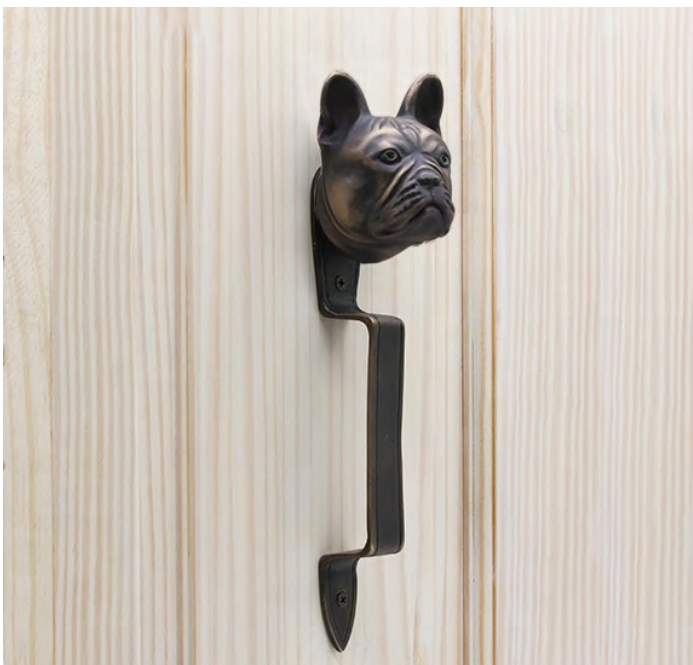

info@martinpierce.com

Tel: 323 939 5929

Dog knobs

French Bulldog Products

French Bulldog Hook

French Bulldog Knocker

French Bulldog Door Pull

French Bulldog Passage Way Set