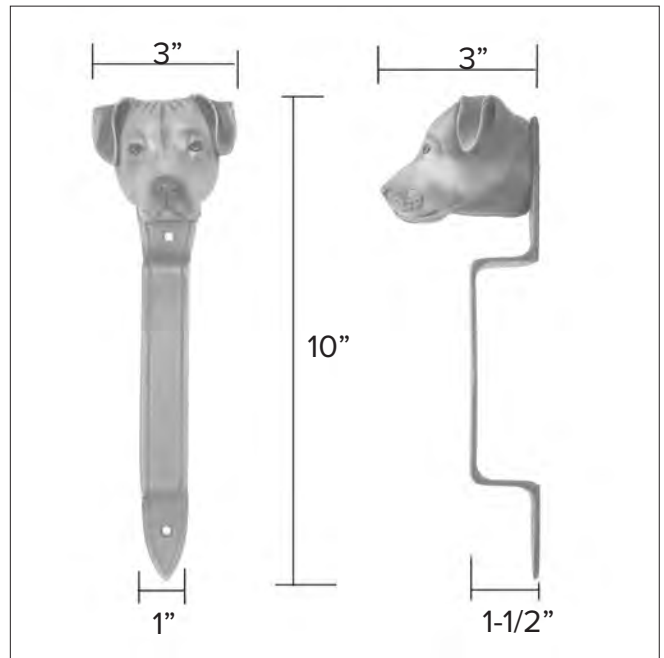

Dog knobs

Staffordshier Bull Terrier Door Pull

Staffordshire Bull Terrier Door Pull PL-ST $ 350

Finish: Patinead Oil rubbed Bronze

The designs and products shown here together with the pictures thereof are the intellectual property of Martin Pierce and are protected by copyright©1994-2021

www.martinpierce.com

info@martinpierce.com

Tel: 323 939 5929