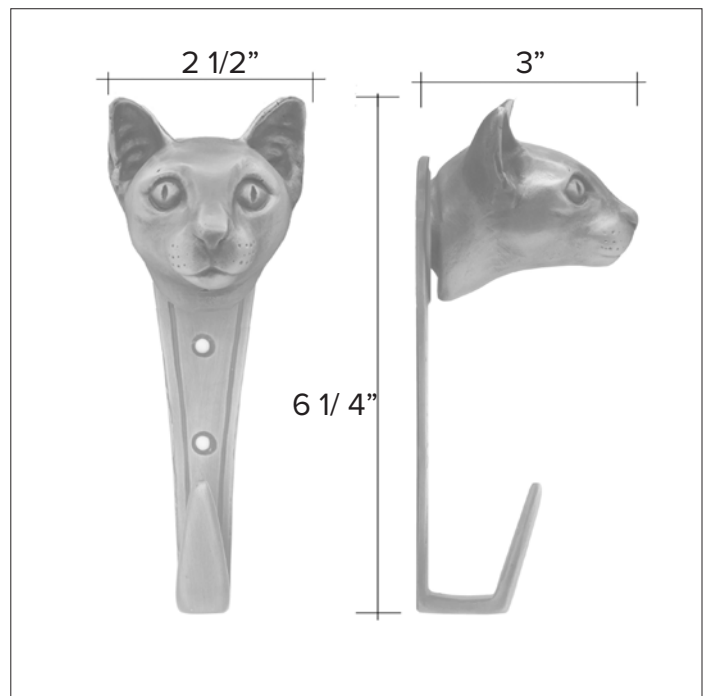

info@martinpierce.com

Tel: 323 939 5929

Cat knobs

Siamese Cat - Door Accessories

Siamese Cat Hook

Siamese Cat Knocker

Siamese Cat Door Pull

Siamese Cat Passage Way Set

The designs and products shown here together with the pictures thereof are the intellectual property of Martin Pierce and are protected by copyright©1994-2021

www.martinpierce.com

info@martinpierce.com

Tel: 323 939 5929

Cat knobs

Siamese Cat - Coat Hook

Siamese Cat Hook HK-SM \$ 350

Finish: Patinead Oil rubbed Bronze

The designs and products shown here together with the pictures thereof are the intellectual property of Martin Pierce and are protected by copyright©1994-2021