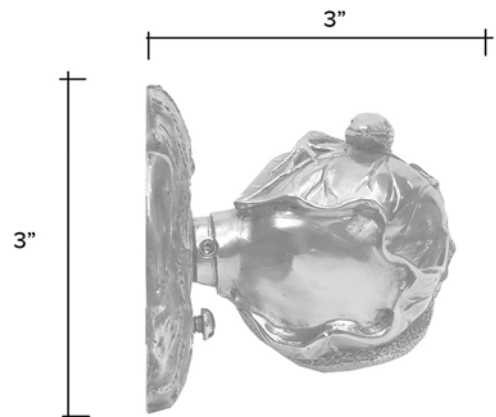

MARTIN PIERCE

NETSUKE

2024

LIZARD KNOB

Made to Order 2024

Lizard Knob Bronze ~ Single Dummy DUPK327 in Light or Dark or Brushed Bronze \$ 435 ~ with Green Lizard on dark rose \$ 485 ~ Door Set PKS419 in Light or Dark or Brushed Bronze \$ 950 ~ with Green Lizard on dark rose \$ 1,000