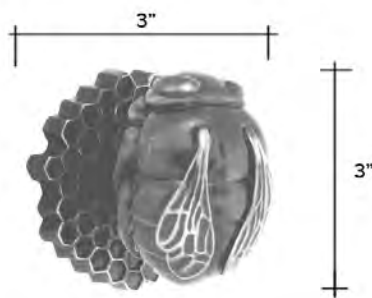

Dragon Knob Bronze ~ Single Dummy DUPK333 \$ 435 ~ Door Set PKS573 \$ 950 Finish choice:
Light or Dark or Satin Brushed Bronze.

The designs and products shown here together with the pictures thereof are the intellectual property of Martin Pierce and are protected by copyright©1994-2024

BEE KNOB

Dark Antique

Dark Antique

Made to Order 2024

Bee Knob Bronze ~ Single Dummy DUPK325 \$ 435 ~ Door Set PLS672 \$ 950 Finish choice: Light or Dark Antique or Satin Brushed Bronze.

The designs and products shown here together with the pictures thereof are the intellectual property of Martin Pierce and are protected by copyright©1994-2024