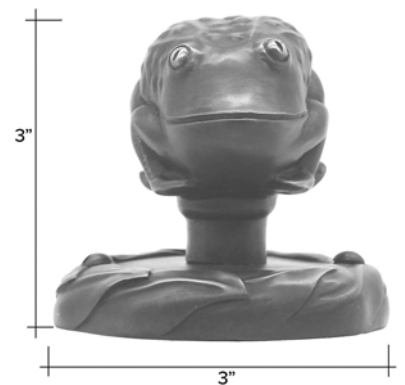

FROG KNOB

Dark Antique

Light Antique

Dark Antique

Made to Order 2024

Frog Knob Bronze ~ Single Dummy DUPK222 \$ 435 ~ Door Set PKS612 \$ 950 Finish choice: Light or Dark or Satin Brushed Bronze.

The designs and products shown here together with the pictures thereof are the intellectual property of Martin Pierce and are protected by copyright©1994-2024

NETSUKE

1

2

3

4

5

- 1. Frog Passage Way Knob on 3" Dia. (76mm) Willow Rose
- 2. Rabbit Passage Way Knob on 3" Dia. (76mm) Willow Rose

- 3. Dragon Passage Way Knob on 3" (76mm) Dragon Rose
- 4. Bumble Bee Passage Way Knob on 3" (76mm) Honeycomb Rose
- 5. Lizard Passage Way Knob on 3" (76mm) Bark Rose