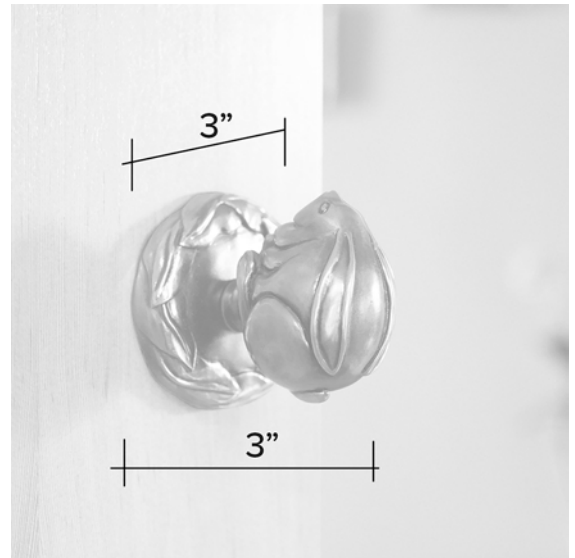

Made to Order 2024

Rabbit Knob Bronze ~ Single Dummy DUPK334 $ 435 ~ Door Set PKS658 $ 950 Finish choice:
Light or Dark Antique or Satin Brushed Bronze.

The designs and products shown here together with the pictures thereof are the intellectual property of Martin Pierce and are protected by copyright©1994-2024